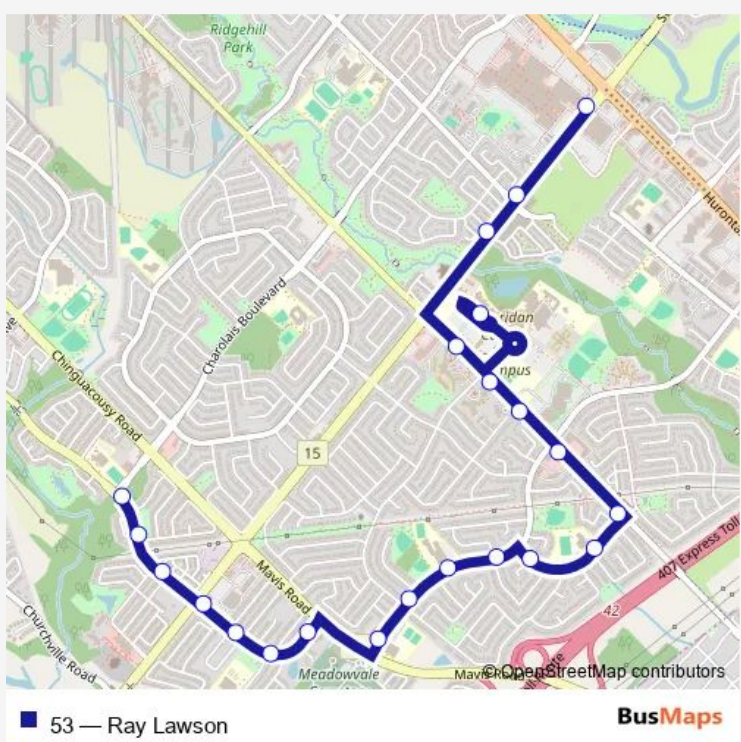

# Bus 53 Ray Lawson

[Go to website](#)

**Direction**  
 Brampton Gateway Terminal Route 53 / 56 Stop — James Potter Rd at Charolais Blvd  
 22 stops  
[Open route schedule](#)

- Brampton Gateway Terminal Route 53 / 56 Stop
- Mcmurphy - Zum Steeles Station Stop Wb
- Steeles Ave W opp Bernard Ave
- Mclaughlin Rd S at Holland Christian Homes
- Sheridan Rt 53 / 56 WB Stop
- Mclaughlin Rd s/of Kingknoll Dr
- Mclaughlin Rd btwn Kingknoll Dr & Ray Lawson Blvd
- Mclaughlin Rd S s/of Ray Lawson Blvd
- Mclaughlin Rd S at Oaklea Blvd
- Oaklea Blvd at Pauline Vanier E.S.(56 Oaklea Blvd)
- Oaklea Blvd opp Rodwell Crt
- Ray Lawson Blvd at Stalbridge Ave
- Ray Lawson Blvd at Hickory Wood Jr. E.S.
- Ray Lawson Blvd at Kingknoll Dr
- Ray Lawson Blvd at Mavis Rd
- Clementine Dr w/of Mavis Rd
- Clementine Dr n/of Nathaniel Cres
- Clementine Dr at Maddybeth Cres
- Clementine Dr at Steeles Ave W
- James Potter Rd at Arizona Dr
- James Potter Rd btwn Pepperlaw Cir and Oblate Cres

**Route schedule**  
 Brampton Gateway Terminal Route 53 / 56 Stop — James Potter Rd at Charolais Blvd

Monday	04:36-02:00 <sup>+1</sup>
Tuesday	04:36-02:00 <sup>+1</sup>
Wednesday	04:36-02:00 <sup>+1</sup>
Thursday	04:36-02:00 <sup>+1</sup>
Friday	04:36-02:00 <sup>+1</sup>
Saturday	04:36-02:00 <sup>+1</sup>
Sunday	04:36-02:00 <sup>+1</sup>

**Route info**  
 Direction: Brampton Gateway Terminal Route 53 / 56 Stop  
 Stops: 22  
 Trip Duration: 0 hour 24 min

James Potter Rd at Charolais Blvd