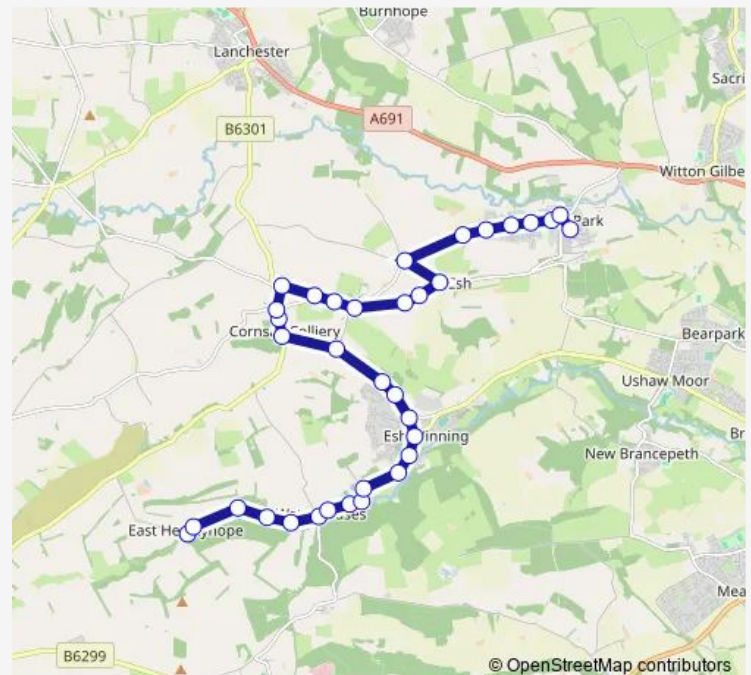

Hawkshill Terrace

Commercial Street

Terrace

Route schedule

Turning Circle — Kingsway

Monday 09:20-14:16

Tuesday 09:20-14:16

Wednesday 09:20-14:16

Thursday 09:20-14:16

Friday 09:20-14:16

Saturday 09:20-14:16

Sunday —

Route info

Direction: Turning Circle

Stops: 35

Trip Duration: 0 hour 25 min

■ 53 — Durham - East Hedleyhope

Marleys Cottages

Aged Miners

Clifford Bank Top

St Michaels Church

Laude Bank

Glebe House

Bank foot

North Farm

Stringer Terrace

Finings Avenue

Clifford Street

The Rams Head

War Memorial

Kingsway

53 Bus time schedules and route maps are available in an offline PDF at busmaps.com. Use the busmaps.com website to see live bus times, train schedule or subway schedule, and step-by-step directions for all public transit in Durham