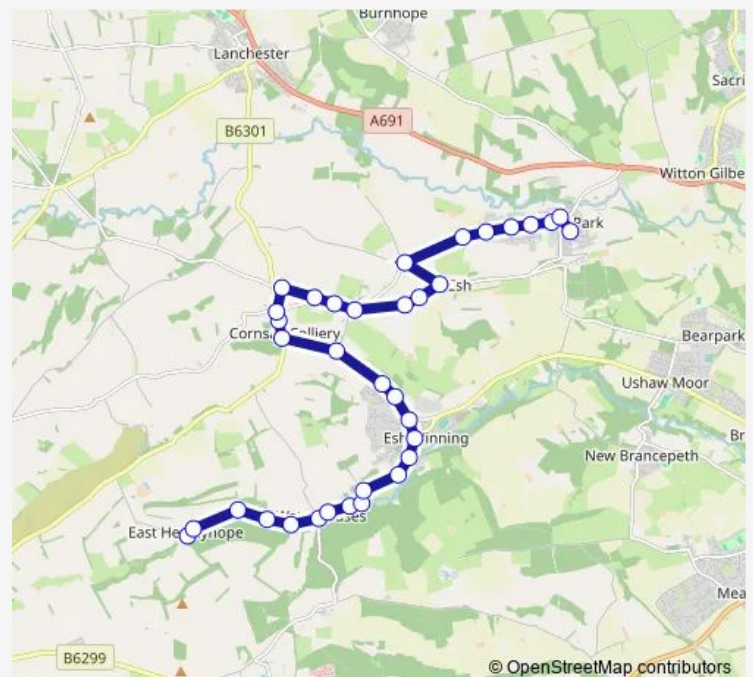

### Direction

Turning Circle — Kingsway

35 stops

[Open route schedule](#)

Turning Circle

Deerness View

Old Pit

Stable House Farm

### Route schedule

Turning Circle — Kingsway

Monday 09:20-14:16

Tuesday 09:20-14:16

Wednesday 09:20-14:16

Thursday 09:20-14:16

Friday 09:20-14:16

Saturday 09:20-14:16

### Route info

Direction: Turning Circle

Stops: 35

Trip Duration: 0 hour 26 min

■ 53 — Durham - East Hedleyhope

Marleys Cottages

Aged Miners

Clifford Bank Top