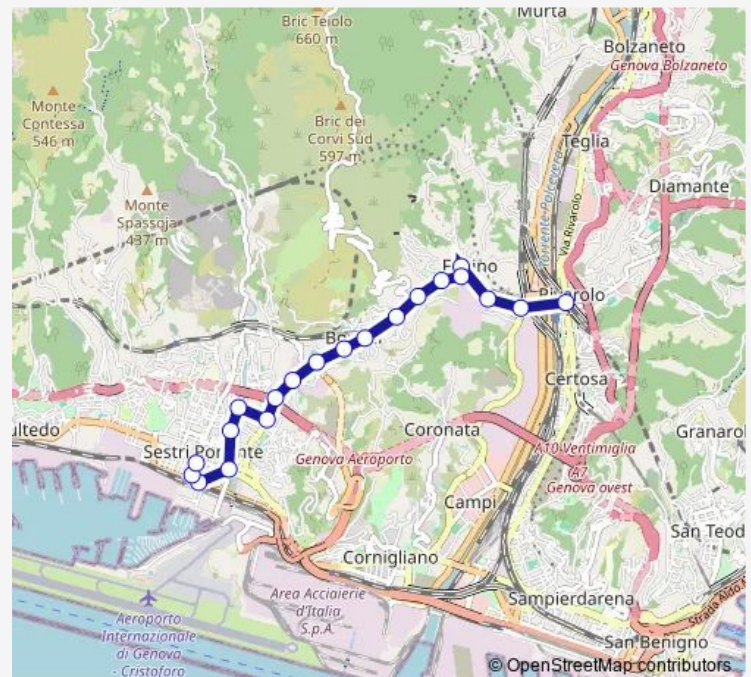

Wednesday 13:40

Thursday 13:40

Friday 13:40

Saturday —

Sunday —

Route info

Direction: Venzano/Capolinea

Stops: 14

Trip Duration: 0 hour 11 min

■ 53 — P.za Pallavicini (Rivarolo)-Borzoli-Travi (Sestri)

Direction

Cornigliano 2/Rizzolio — Travi 2/Menotti

10 stops

[Open route schedule](#)

Cornigliano 2/Rizzolio

Cornigliano 3/Piazza Conti

Route info

Direction: Pallavicini/

Stops: 13

Trip Duration: 0 hour 21 min

53 Bus time schedules and route maps are available in an offline PDF at busmaps.com. Use the busmaps.com website to see live bus times, train schedule or subway schedule, and step-by-step directions for all public transit in Genoa