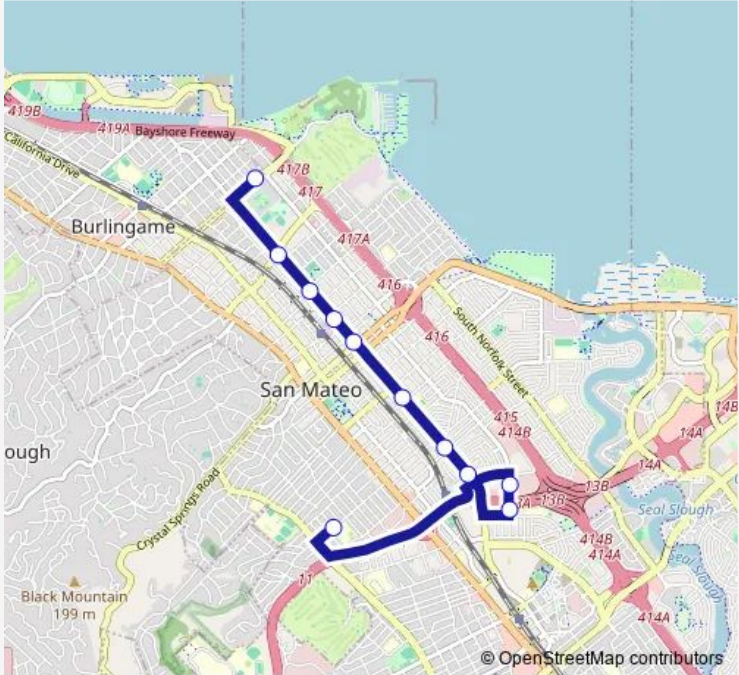

Bus 53 Peninsula/Humboldt - Borel Ms

[Go to website](#)

**Direction**  
 Peninsula Ave & Victoria Rd — Barneson Ave & Rhus St  
 11 stops  
[Open route schedule](#)

- Peninsula Ave & Victoria Rd
- N Delaware St & E Poplar Ave
- 153 N Delaware St
- S Delaware St & Cypress Ave
- S Delaware St & 3rd Ave
- S Delaware St & 10th Ave
- S Delaware St & 16th Ave
- S Delaware St & Charles Ln
- Ginniver St & 19th Ave
- S Grant St & Concar Dr
- Barneson Ave & Rhus St

Route schedule  
 Peninsula Ave & Victoria Rd — Barneson Ave & Rhus St

Monday	07:35-07:37
Tuesday	07:35-07:37
Wednesday	07:35-07:37
Thursday	07:35-07:37
Friday	07:35-07:37
Saturday	—
Sunday	—

Route info  
 Direction: Peninsula Ave & Victoria Rd  
 Stops: 11  
 Trip Duration: 0 hour 25 min

53 — Peninsula/Humboldt - Borel Ms **BusMaps**

**Direction**

Borel MS-Borel Ave Bay 2 — Peninsula Ave &amp; Humboldt St

10 stops

[Open route schedule](#)

Borel MS-Borel Ave Bay 2

Ginniver St &amp; 19th Ave

S Grant St &amp; Concar Dr

Sunday —

**Route info**

Direction: Borel MS-Borel Ave Bay 2

Stops: 10

Trip Duration: 0 hour 28 min

53 Bus time schedules and route maps are available in an offline PDF at [busmaps.com](http://busmaps.com). Use the [busmaps.com](http://busmaps.com) website to see live bus times, train schedule or subway schedule, and step-by-step directions for all public transit in Redwood City