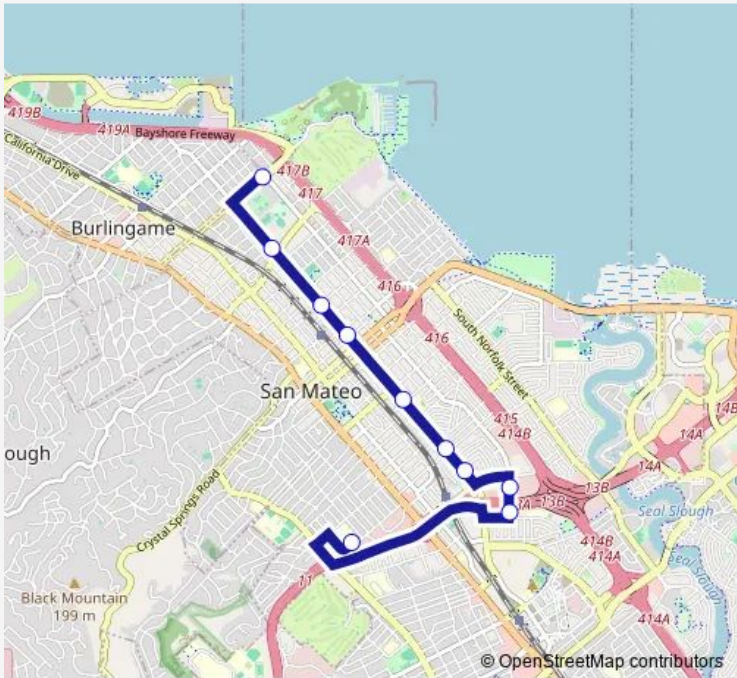

Bus 53 Peninsula/Humboldt - Borel Ms

[Go to website](#)

**Direction**  
 Peninsula Ave & Victoria Rd — Barneson Ave & Rhus St  
 11 stops  
[Open route schedule](#)

- Peninsula Ave & Victoria Rd
- N Delaware St & E Poplar Ave
- 153 N Delaware St
- S Delaware St & Cypress Ave
- S Delaware St & 3rd Ave
- S Delaware St & 10th Ave
- S Delaware St & 16th Ave
- S Delaware St & Charles Ln
- Ginniver St & 19th Ave
- S Grant St & Concar Dr
- Barneson Ave & Rhus St

Route schedule  
 Peninsula Ave & Victoria Rd — Barneson Ave & Rhus St

Monday	07:35
Tuesday	07:35
Wednesday	07:35
Thursday	07:35
Friday	07:35
Saturday	—
Sunday	—

Route info  
 Direction: Peninsula Ave & Victoria Rd  
 Stops: 11  
 Trip Duration: 0 hour 25 min

53 — Peninsula/Humboldt - Borel Ms **BusMaps**

**Direction**

Borel MS-Borel Ave Bay 2 — Peninsula Ave &amp; Humboldt St

10 stops

[Open route schedule](#)

Borel MS-Borel Ave Bay 2

Ginniver St &amp; 19th Ave

S Grant St &amp; Concar Dr

## Route info

Direction: Borel MS-Borel Ave Bay 2

Stops: 10

Trip Duration: 0 hour 28 min

53 Bus time schedules and route maps are available in an offline PDF at [busmaps.com](http://busmaps.com). Use the [busmaps.com](http://busmaps.com) website to see live bus times, train schedule or subway schedule, and step-by-step directions for all public transit in Redwood City