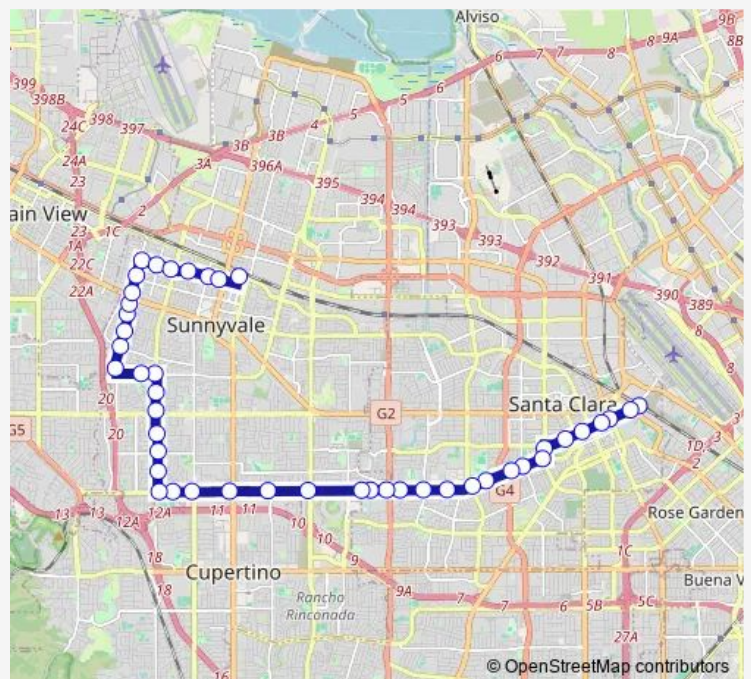

### Route schedule

Sunnyvale Transit Center — Santa Clara Transit Center (Bay 3)

Monday 06:21-19:00

Tuesday 06:21-19:00

Wednesday 06:21-19:00

Thursday 06:21-19:00

Friday 06:21-19:00

Saturday —

### Route info

Direction: Sunnyvale Transit Center

Stops: 43

Trip Duration: 0 hour 47 min

53 — Sunnyvale TC - Santa Clara Tc

Homestead & Kennewick

Homestead & Stelling

Homestead & De Anza

## Route info

Direction: Santa Clara Transit Center (Bay 3)

Stops: 45

Trip Duration: 0 hour 44 min

Mary & Helena

Mary & The Dalles

Mary & Cascade

Mary & Fremont