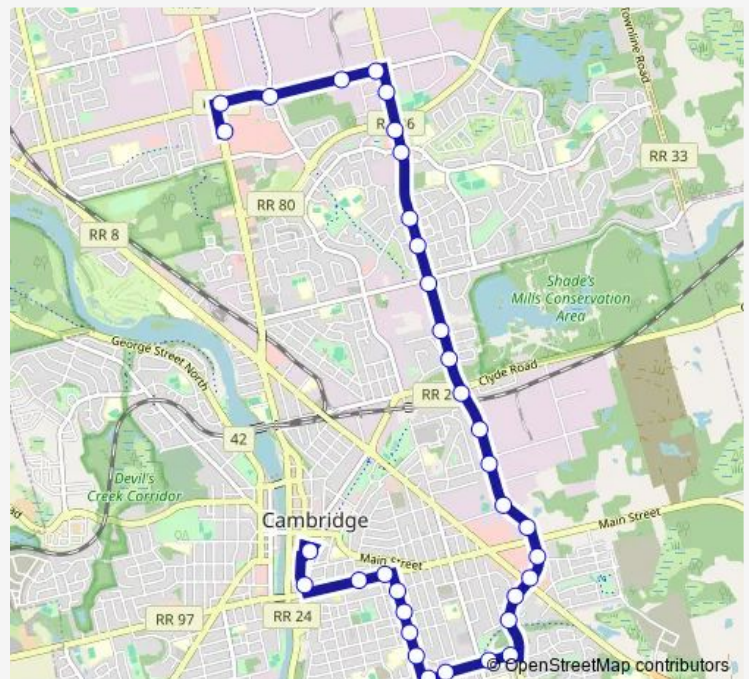

501 Franklin Blvd.

Franklin / Clyde

Franklin / Timber Creek

Route schedule

Ainslie Terminal — Cambridge Centre Station

Monday 08:30-23:30

Tuesday 08:30-23:30

Wednesday 08:30-23:30

Thursday 08:30-23:30

Friday 08:30-23:30

Saturday 07:00-23:30

Sunday 08:00-23:30

Route info

Direction: Ainslie Terminal

Stops: 32

Trip Duration: 0 hour 28 min

■ 53 — Franklin

BusMaps

Franklin / Hilborn

Franklin / Avenue

Franklin / Robson

Franklin / Saginaw

Franklin / Can-Amera

Franklin / Lindsay