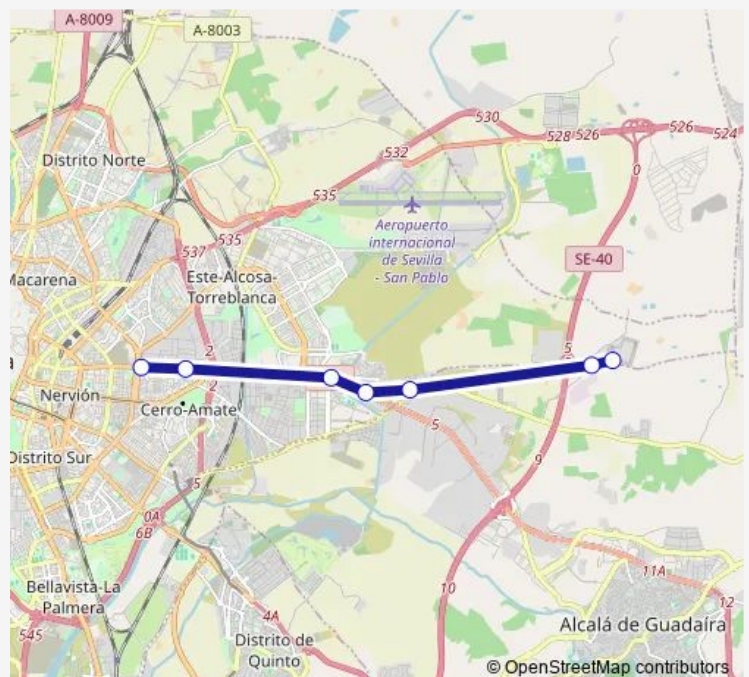

Ctra.Mairena (Pol.Indust.Torreblanca)

Aux. Autovia Málaga (Torrecilla)

Aux. Autovia Málaga (Alanís)

Avenida de Andalucía (Tussam)

Avda. Andalucía (Los Pajaritos)

Route schedule

Centro Penitenciario — Avda. Andalucía (Los Pajaritos)

Monday —

Tuesday —

Wednesday —

Thursday —

Friday —

Saturday 08:00-20:15

Sunday 08:00-21:00

Route info

Direction: Centro Penitenciario

Stops: 7

Trip Duration: 0 hour 25 min

■ 53 — Los Arcos Centro Penitenciario

Direction

Avda. Andalucia (Los Pajaritos) — Centro Penitenciario

7 stops

[Open route schedule](#)

Centro Penitenciario

Route schedule

Avda. Andalucia (Los Pajaritos) — Centro Penitenciario

Monday	—
Tuesday	—
Wednesday	—
Thursday	—
Friday	—
Saturday	07:30-19:45
Sunday	07:30-20:30

Route info

Direction: Avda. Andalucia (Los Pajaritos)