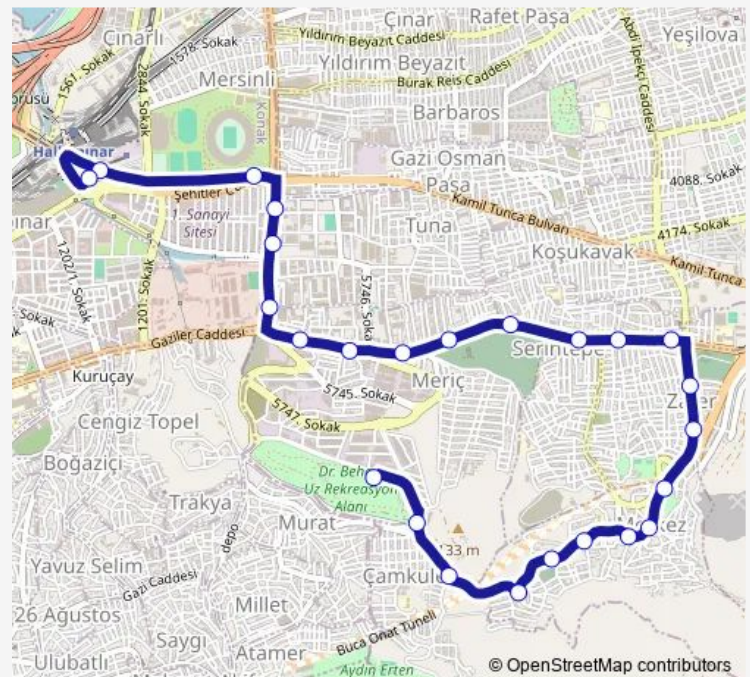

### Route schedule

MTK Çarşısı — Halkapınar Metro

Monday 00:15-23:40

Tuesday 00:15-23:40

Wednesday 00:15-23:40

Thursday 00:15-23:40

Friday 00:15-23:40

Saturday 00:15-23:35

### Route info

Direction: MTK Çarşısı

Stops: 25

Trip Duration: 0 hour 37 min

53 — MTK Altındağ - Halkapınar Metro

BusMaps

Taç Sanayi

Atatürk Stadı