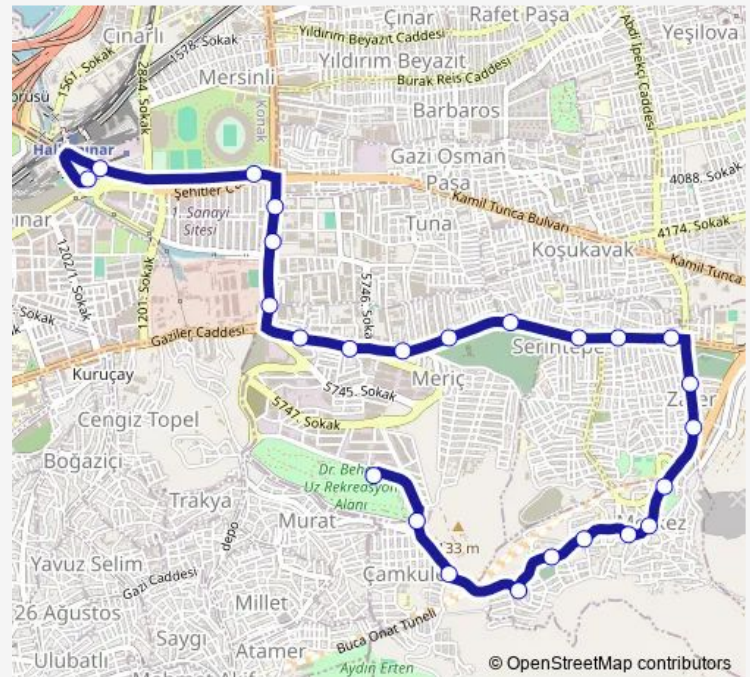

Thursday 00:15-23:40

Friday 00:15-23:40

Saturday 00:15-23:35

Sunday 00:20-23:40

Route info

Direction: MTK Çarşısı

Stops: 25

Trip Duration: 0 hour 37 min

53 — MTK Altındağ - Halkapınar Metro

BusMaps

Taç Sanayi

Atatürk Stadı

Halkapınar Tramvay

Halkapınar Metro

Direction

Halkapınar Metro — MTK Çarşısı