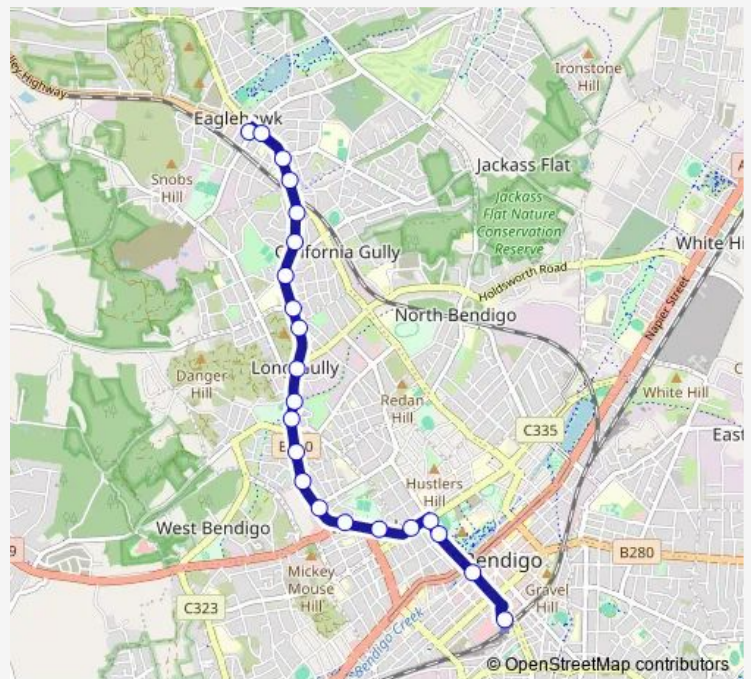

Speedy St/Eaglehawk Rd (California Gully)

Thorpe St/Eaglehawk Rd (California Gully)

Sandhurst Rd/Eaglehawk Rd (California Gully)

St Liborius PS/Eaglehawk Rd (Eaglehawk)

Bright St/High St (Eaglehawk)

Eaglehawk Rd/Victoria St (Eaglehawk)

Route schedule

Bendigo Station/Railway PI (Bendigo) — Eaglehawk Rd/Victoria St (Eaglehawk)

Monday	06:44-19:19
Tuesday	06:44-19:19
Wednesday	06:44-19:19
Thursday	06:44-19:19
Friday	06:44-19:19
Saturday	08:14-20:11
Sunday	07:40-18:11

Route info

Direction: Bendigo Station/Railway PI (Bendigo)

Stops: 19

Trip Duration: 0 hour 21 min

53 — Eaglehawk - Bendigo Station Via Eaglehawk Rd **BusMaps**

Direction

Eaglehawk Rd/Victoria St (Eaglehawk) — Bendigo Station/Railway Pl (Bendigo)

22 stops

[Open route schedule](#)

Eaglehawk Rd/Victoria St (Eaglehawk)

Church St/High St (Eaglehawk)

Bright St/Eaglehawk Rd (Eaglehawk)

St Liborius PS/Eaglehawk Rd (Eaglehawk)

Bendigo-Eaglehawk Rd/Eaglehawk Rd (California Gully)