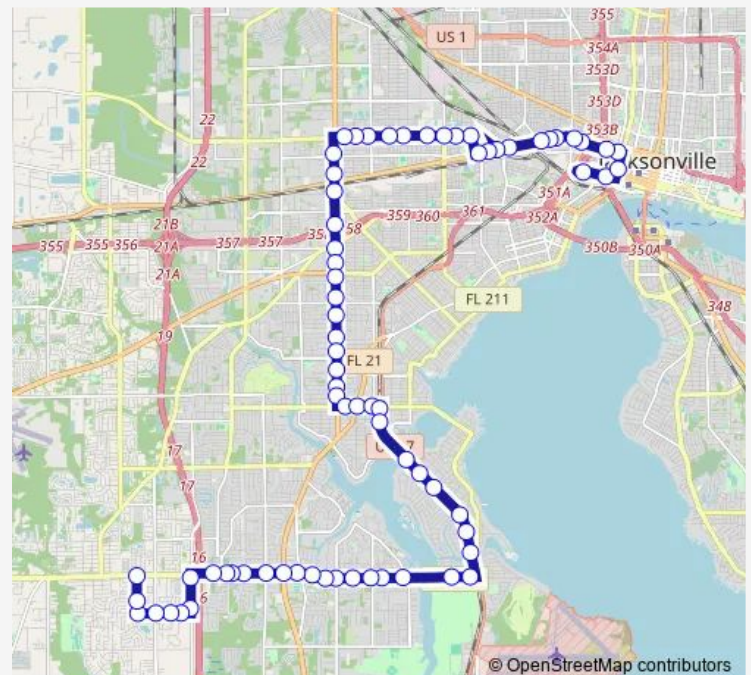

Timuquana Rd + Lynn St

Timuquana Rd + Eulace Rd

Timuquana Rd + Seaboard Ave

Route schedule

Firestone Rd + 103rd St — Jrhc Bay O

Monday 04:14-23:00

Tuesday 04:14-23:00

Wednesday 04:14-23:00

Thursday 04:14-23:00

Friday 04:14-23:00

Saturday 05:39-22:55

Sunday 05:39-21:55

Route info

Direction: Firestone Rd + 103rd St

Stops: 78

Trip Duration: 1 hour 4 min

53 — Commonwealth/Cassat

Timuquana Rd + Marathon Pwky

Timuquana Rd + Catoma St

5320 Timuquana Rd

Timuquana Rd & Ortega Farms Blvd

Timuquana Rd + Starke Rd

Timuquana Rd + Twining Rd

5435 Roosevelt Blvd

Roosevelt Blvd + Long Bow Ln

Roosevelt Blvd + Yacht Club Rd

Roosevelt Blvd + Robert D Gorden Rd

Roosevelt Blvd + Verona Ave

Roosevelt Blvd + Longfellow St

Roosevelt Blvd + Shawnee St

4507 Roosevelt Blvd

San Juan Ave + Hamilton St