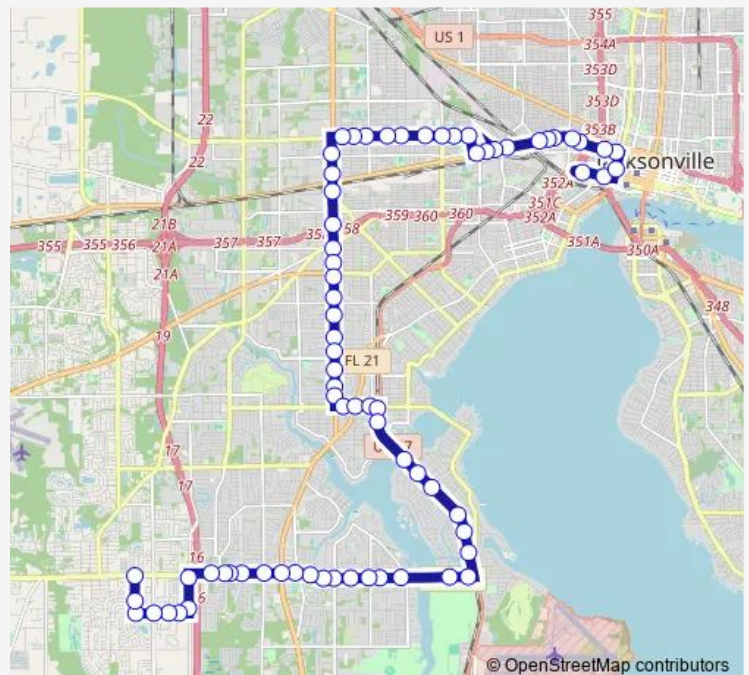

1820 Beaver St

Beaver St + Carrie St

2050 W Beaver St

Beaver St + King St

Commonwealth Ave + Almeda St

Commonwealth Ave + Westbrook Cir

Commonwealth Ave + Mcduff Ave

Commonwealth Ave + Superior St

Commonwealth Ave + Huron St

Commonwealth Ave + Detroit St

Commonwealth Ave + Melson Ave

Route schedule

Jrtc Bay C — Hillman Dr + 103rd St

Monday 04:44-23:24

Tuesday 04:44-23:24

Wednesday 04:44-23:24

Thursday 04:44-23:24

Friday 04:44-23:24

Saturday 05:15-21:45

Sunday 05:15-20:45

Route info

Direction: Jrtc Bay C

Stops: 72

Trip Duration: 1 hour 16 min

53 — Commonwealth/Cassat

Commonwealth Ave + Hood Ave

Commonwealth Ave + Edgewood Ave

Edgewood Ave + Broadway Ave

Edgewood Ave + Doolittle Rd

Edgewood Ave + Edgewood Ct

Cassat Ave + Rosselle St

Cassat Ave + College St