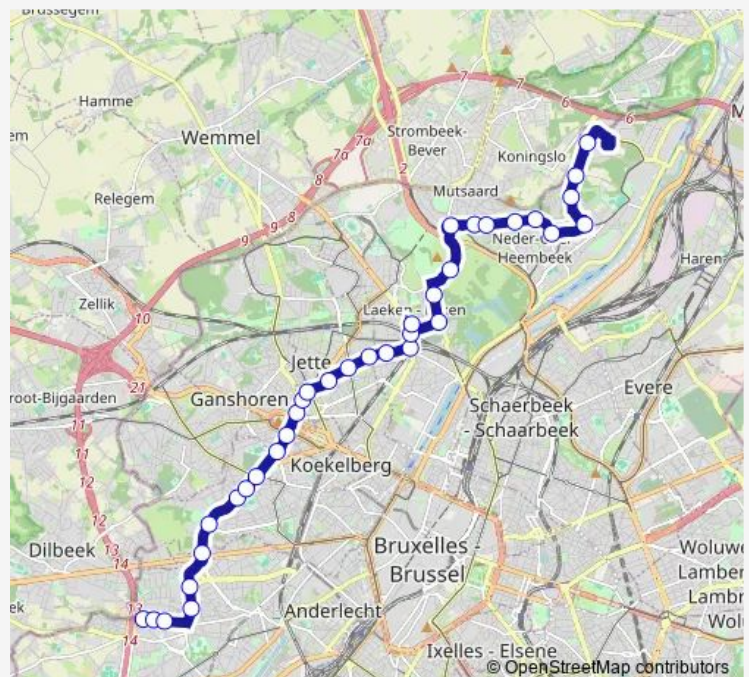

### Route schedule

Hop. Militaire — Westland Shopping

Monday 05:18-23:57

Tuesday 05:18-23:57

Wednesday 05:18-23:57

Thursday 05:18-23:57

Friday 05:18-23:57

Saturday 05:18-23:57

### Route info

Direction: Hop. Militaire

Stops: 35

Trip Duration: 0 hour 47 min

53 — Westland Shopping - Hopital Militaire

Simpson

Riethuisen

Bossaert-Basiliq.