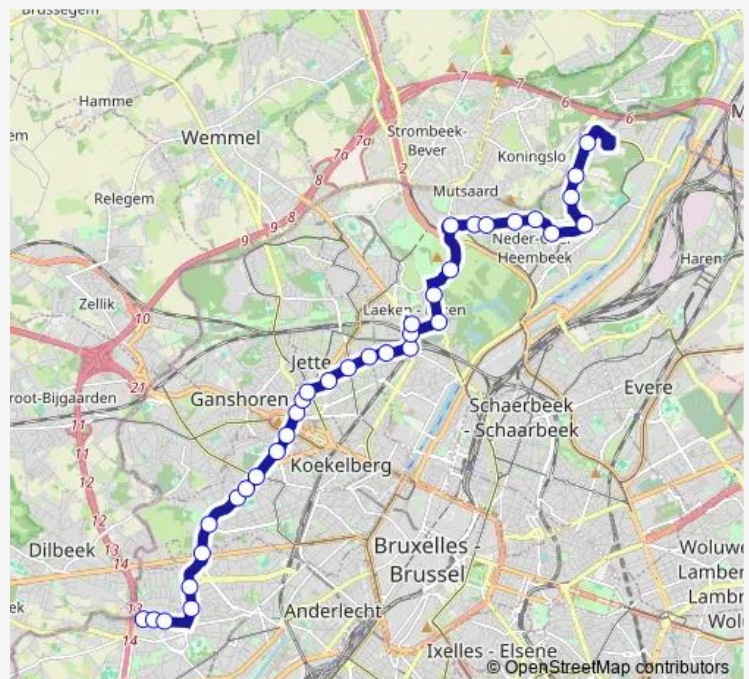

Woeste

Leopold I

Miroir

Route schedule

Hop. Militaire — Westland Shopping

Monday 05:18-23:57

Tuesday 05:18-23:57

Wednesday 05:18-23:57

Thursday 05:18-23:57

Friday 05:18-23:57

Saturday 05:18-23:57

Sunday 05:18-23:57

Route info

Direction: Hop. Militaire

Stops: 35

Trip Duration: 0 hour 57 min

53 — Westland Shopping - Hopital Militaire

Simpson

Riethuisen

Bossaert-Basiliq.

Bastogne

Cim. DE Molenbeek

Leroy

Candries