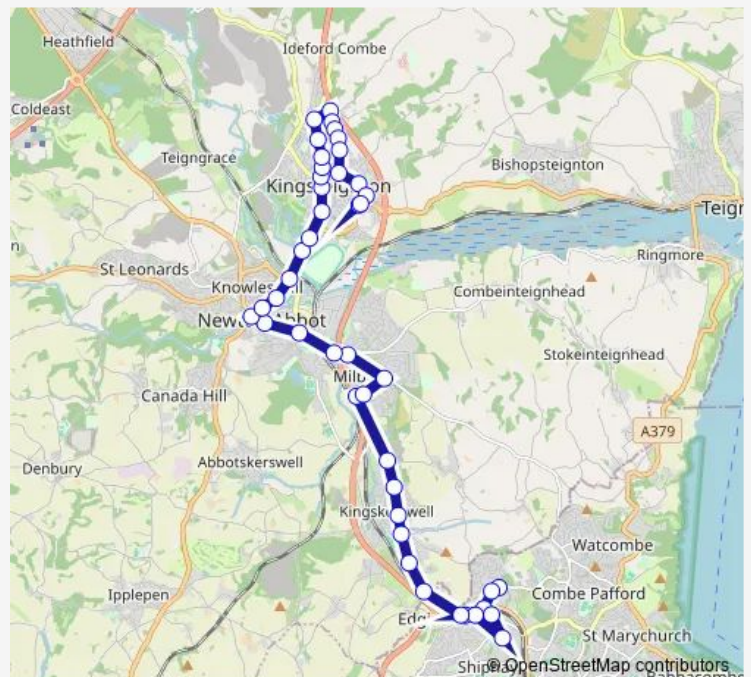

Bus 53 Kingsteignton - Torbay Hospital

[Go to website](#)

Direction

College — Marks & Spencer

20 stops

[Open route schedule](#)

- College
- Sherborne Road
- ASDA
- Esso Garage
- Torquay Road
- Brunel Road
- St Marychurch Road
- Newtake Rise
- Aller Brake Road Top
- Aller Brake Road
- Aller Brake Road
- Aller Brake Road Bottom
- Caravan Park
- Furzedown Road
- The Sloop
- Southey Crescent
- Manor Gardens
- Coventry Farm
- Browns Bridge Road
- Marks & Spencer

Route schedule

College — Marks & Spencer

Monday	15:15
Tuesday	15:15
Wednesday	15:15
Thursday	15:15
Friday	15:15
Saturday	—
Sunday	—

Route info

Direction: College

Stops: 20

Trip Duration: 0 hour 36 min

■ 53 — Kingsteignton - Torbay Hospital

Direction

Marks & Spencer — Vicarage Hill

44 stops

[Open route schedule](#)

Marks & Spencer

Nicholson Road

Browns Bridge

Scotts Bridge

Torbay Hospital Annexe

Torbay Hospital Main Entrance

Newton Road

Scotts Bridge

Coventry Farm

Manor Gardens

Arch

Jurys Corner