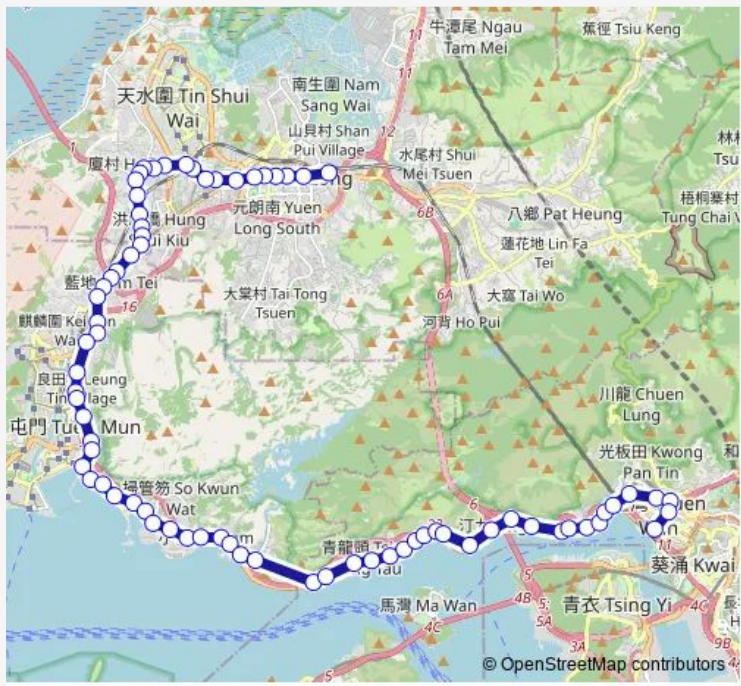

- [Ctb] Nina Tower|[Kmb] Nina Tower BUS Terminus|[Lwb] Nina Tower BUS Terminus
- [Kmb] FU WAH Street Tsuen Wan|[Lwb] FU WAH Street
- [Kmb] Tsuen King Circuit Flyover|[Lwb] Tsuen King Circuit Flyover
- [Kmb] Chai WAN KOK Street Tsuen Wan|[Lwb] Chai WAN KOK Street Tsuen Wan
- [Kmb] Belvedere Garden Phase 3
- [Kmb] Bayview Garden|[Lwb] Bayview Garden
- [Kmb] Greenview Terrace|[Lwb] Greenview Terrace
- [Kmb] YAU KOM Tau|[Lwb] YAU KOM Tau
- [Kmb] Approach Beach|[Lwb] Approach Beach
- [Kmb] South Mountain Swimming Association|[Lwb] South Mountain Swimming Association
- [Kmb] Ting Kau|[Lwb] Ting Kau
- [Kmb] Lido Beach|[Lwb] Lido Beach
- [Kmb] HOI MEI Beach|[Lwb] HOI MEI Beach
- [Kmb] Sham TSZ Street Sham Tseng|[Lwb] Sham TSZ Street Sham Tseng
- [Ctb] Bellagio, Castle Peak Road|[Kmb] Bellagio|[Lwb] Bellagio
- [Ctb] Sham Tseng Village, Castle Peak Road|[Kmb] Sham Tseng Village|[Lwb] Sham Tseng Village

Route schedule
[Ctb] Nina Tower|[Kmb] Nina Tower BUS Terminus|[Lwb] Nina Tower BUS Terminus — [Kmb] Yoho Mall (Yuen Long)

Monday	06:10-20:45
Tuesday	06:10-20:45
Wednesday	06:10-20:45
Thursday	06:10-20:45
Friday	06:10-20:45
Saturday	06:10-19:45
Sunday	06:10-19:45

Route info
Direction: [Ctb] Nina Tower|[Kmb] Nina Tower BUS Terminus|[Lwb] Nina Tower BUS Terminus
Stops: 74
Trip Duration: 1 hour 49 min

53 — Yoho Mall (Yuen Long) - Tsuen WAN (Nina Tower) **BusMaps**