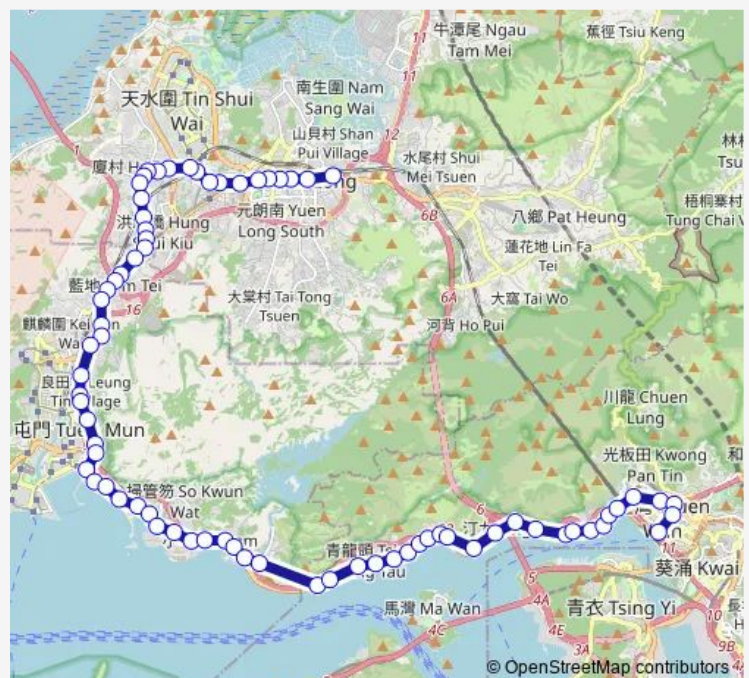

[Kmb] Sham TSZ Street Sham Tseng|[Lwb] Sham TSZ Street Sham Tseng

[Ctb] Bellagio, Castle Peak Road|[Kmb] Bellagio|[Lwb] Bellagio

[Ctb] Sham Tseng Village, Castle Peak Road|[Kmb] Sham Tseng Village|[Lwb] Sham Tseng Village

**Route schedule**

[Ctb] Nina Tower|[Kmb] Nina Tower BUS Terminus|[Lwb] Nina Tower BUS Terminus — [Kmb] Yoho Mall (Yuen Long)

Monday	06:10-20:45
Tuesday	06:10-20:45
Wednesday	06:10-20:45
Thursday	06:10-20:45
Friday	06:10-20:45
Saturday	06:10-19:45
Sunday	06:10-19:45

**Route info**

Direction: [Ctb] Nina Tower|[Kmb] Nina Tower BUS Terminus|[Lwb] Nina Tower BUS Terminus

Stops: 74

Trip Duration: 1 hour 44 min

[Ctb] MA WAN Pier, Castle Peak Road[[Kmb] MA WAN Pier][Lwb] MA WAN Pier