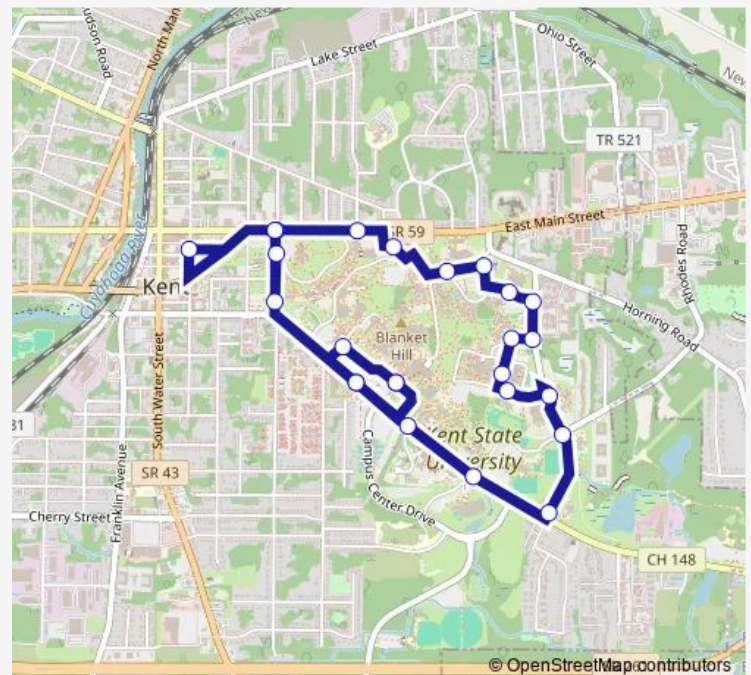

KSU DIX Stadium 4

Summit East Lot

KSU Summit AND Townhomes Wb

KSU Summit AND Whitehall Terrace Wb

KEN Summit AND Loop Wb

KSU Summit AND Intramural Fields Wb

KSU Summit & Science Wb

KSU Student Center

Sunday —

Route info

Direction: KSU DIX Stadium 2

Stops: 10

Trip Duration: 0 hour 7 min

53 — Reverse Loop

Direction

KSU Student Center — KSU Student Center

25 stops

[Open route schedule](#)

KSU Student Center

KSU Risman & Bowman Wb

KSU Summit AT Schwartz Eb

KSU Summit AND Fraternity Eb

KSU Recreation & Wellness Center

KSU Loop AND Wksu Nb

Thursday 07:23-19:23

Friday 07:23-19:23

Saturday —

Sunday —

Route info

Direction: KSU Student Center

Stops: 25

Trip Duration: 0 hour 30 min