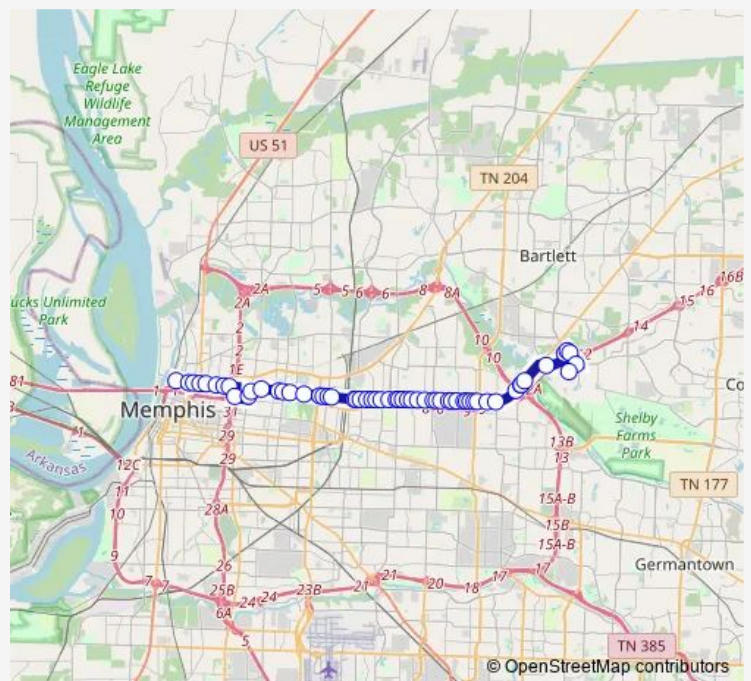

Summer@Carpenter

Route schedule

William Hudson Transit Center — Southwest Tech Comm College

Monday 06:15-21:15

Tuesday 06:15-21:15

Wednesday 06:15-21:15

Thursday 06:15-21:15

Friday 06:15-21:15

Saturday 08:15-16:15

Sunday 08:15-16:15

Route info

Direction: William Hudson Transit Center

Stops: 58

Trip Duration: 0 hour 52 min

53 — Summer

Summer Ave@Lipford St

Summer Ave@Tillman St

Summer Ave@Baltic St

Summer Ave@Pope St

Summer Ave@Malcomb St

Summer Ave@Holmes St

Summer Ave@National St

Summer Ave@Highland St

Summer Ave@Highland

Summer Ave@Sevier St

Summer Ave@Freeman St

Summer Ave@High Point

Summer Ave@Isabelle St

Summer Ave@Graham

Summer Ave@Graham

Summer Ave@Vaughn

Summer Ave@Vaughn