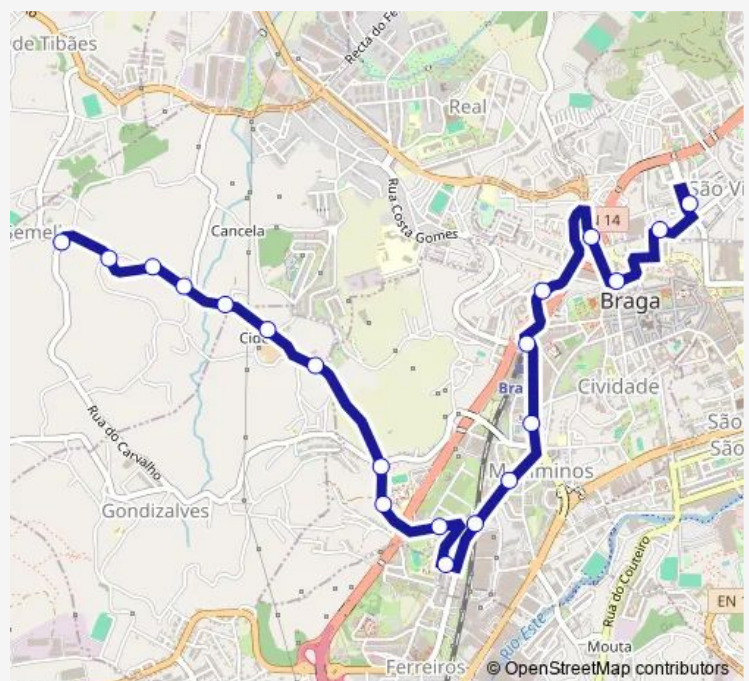

Thursday 07:10-20:30

Friday 07:10-20:30

Saturday —

Sunday —

Route info

Direction: Adregães V (Souto)

Stops: 34

Trip Duration: 0 hour 50 min

■ 53 — Avenida General Norton DE Matos - Semelhe/
Gondizalves

BusMaps

Padre Cruz (Moura Coutinho)

Caires

Rotunda Estação Iii

Biscainhos

Cons Torres Almeida I

Conde Agrolongo I

Liberdade (25 DE Abril)

André Soares I

André Soares Ii

31 DE Janeiro (Senhora-A-Branca)

Central Ii

A Herculano (Penedos)

Carmo (Mercado)

Direction

Wednesday 09:20-17:35

Thursday 09:20-17:35

Friday 09:20-17:35

Saturday —

Sunday —

Route info

Direction: Adregães V (Souto)

Stops: 29