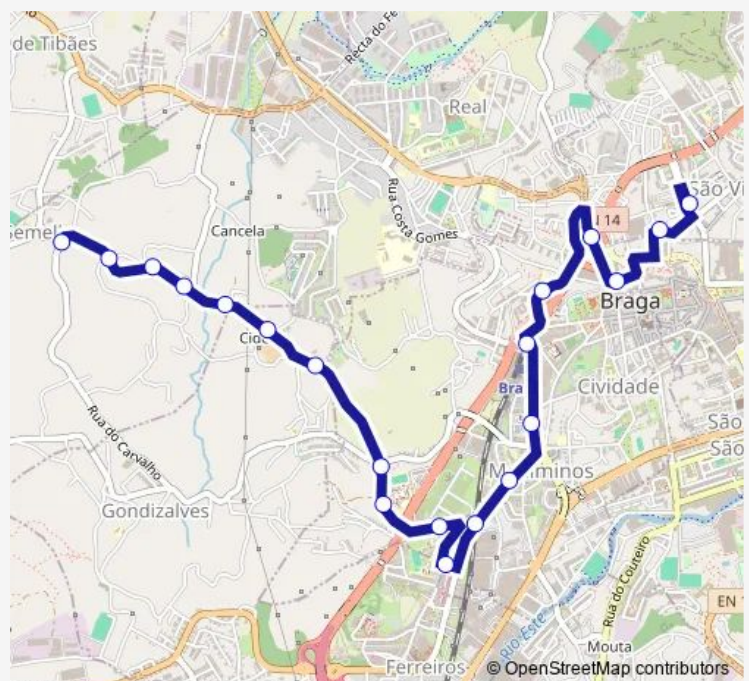

Thursday 09:20-17:35

Friday 09:20-17:35

Saturday —

Sunday —

Route info

Direction: Adregães V (Souto)

Stops: 29

Trip Duration: 0 hour 40 min

Norton Matos I

Direction

Norton Matos I — Adregães V (Souto)

20 stops

[Open route schedule](#)

Norton Matos I

Carmo (Mercado)

Cons Torres Almeida (Pópulo)

Thursday 07:10-20:30

Friday 07:10-20:30

Saturday —

Sunday —

Route info

Direction: Adregães V (Souto)

Stops: 34

Trip Duration: 0 hour 40 min

Carmo (Mercado)

Direction

Conde Agrolongo li — Adregães V (Souto)

20 stops

[Open route schedule](#)

Conde Agrolongo li

Carmo (Mercado)

Cons Torres Almeida (Pópulo)