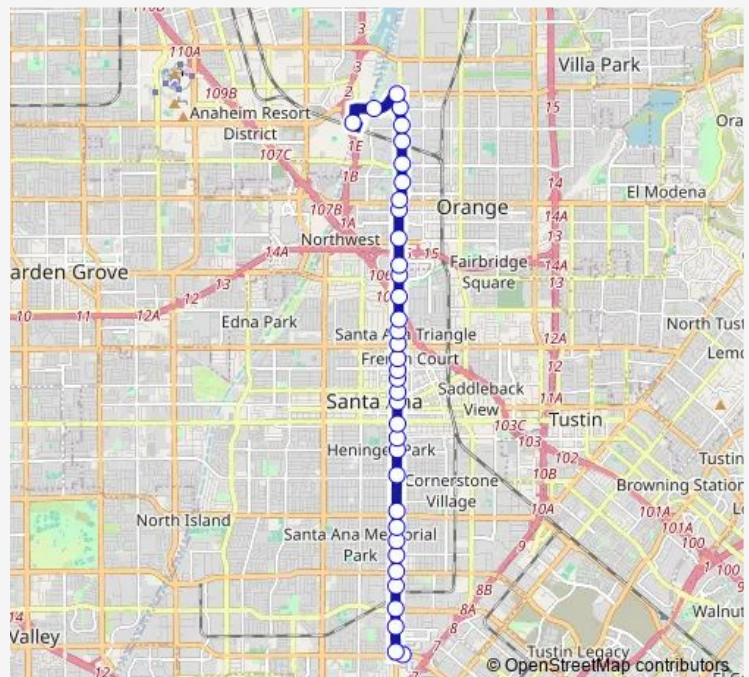

### Direction

Artic - Dock 2 — Macarthur Blvd-Macarthur Place

40 stops

[Open route schedule](#)

Artic - Dock 2

Artic - Dock 1

Katella-Struck

Main-Katella

Main-LA Veta

Main-Main Place

Main-Main Place

Main-Edgewood

Main-Buffalo

Main-20th

Main-17th

Main-15th

### Route schedule

Artic - Dock 2 — Macarthur Blvd-Macarthur Place

Monday 06:02-19:13

Tuesday 06:02-19:13

Wednesday 06:02-19:13

Thursday 06:02-19:13

Friday 06:02-19:13

Saturday 06:09-20:28

### Route info

Direction: Artic - Dock 2

Stops: 40

Trip Duration: 0 hour 45 min

53 — Anaheim - Irvine

Main-10th

Main-Civic Center

Main-5th