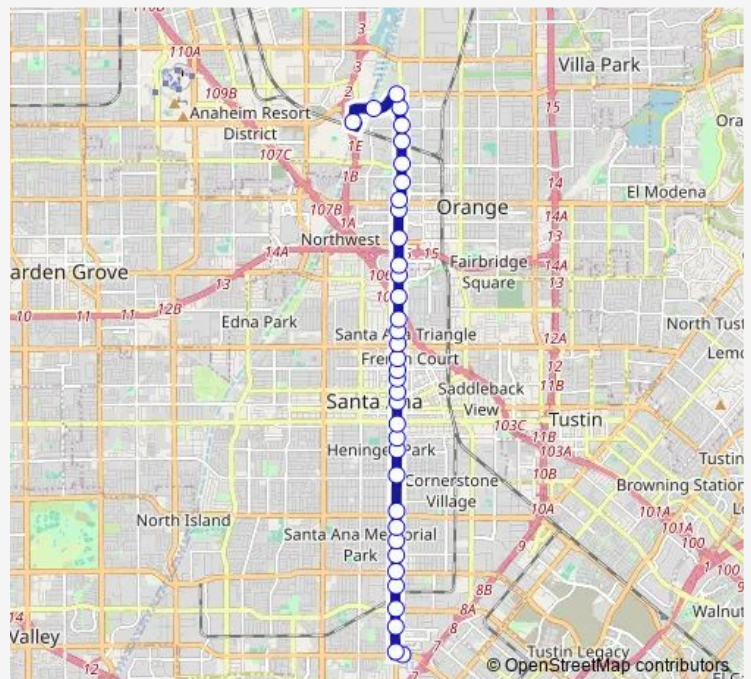

[Go to website](#)

Direction
 WEST YALE LOOP-ALTON — ARTIC - DOCK 4
 51 stops
[Open route schedule](#)

WEST YALE LOOP-ALTON

Culver-Alton

Main-Culver

Main-Paseo Westpark

Main-Harvard

Main-Veneto

Main-Sunflower

Main-Sandpointe

Main-Macarthur

Main-Alton

Main-Dyer

Main-Central

Main-Warner

Route schedule

WEST YALE LOOP-ALTON — ARTIC - DOCK 4

Monday	04:20-23:41
Tuesday	04:20-23:41
Wednesday	04:20-23:41
Thursday	04:20-23:41
Friday	04:20-23:41
Saturday	05:39-23:38
Sunday	05:39-23:38

Route info

Direction: WEST YALE LOOP-ALTON

Stops: 51

Trip Duration: 1 hour 0 min

53 — Anaheim - Irvine

Main-Saint Gertrude

Main-Saint Andrew

Main-Berkeley

Main-Edinger

Main-Mcfadden