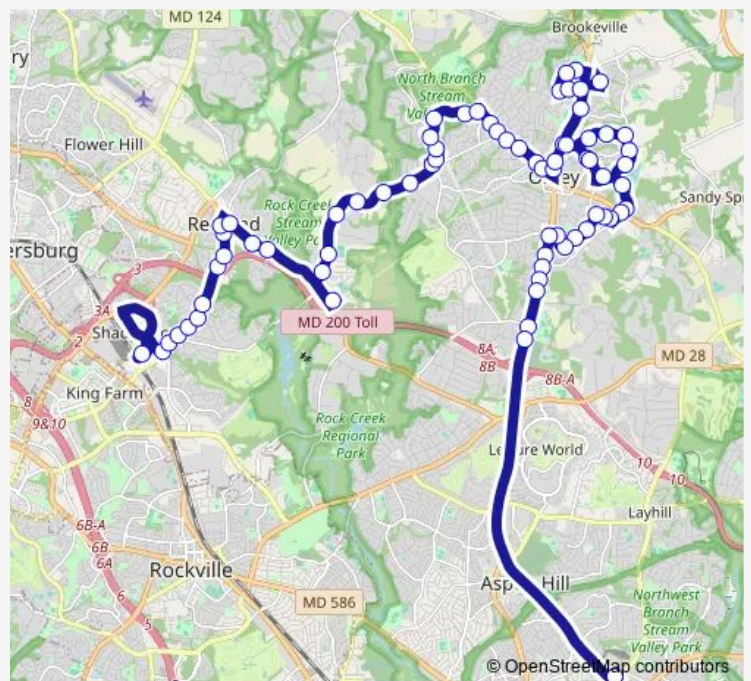

Georgia AVE & Emory Ln

Georgia AVE & Emory Church Rd

Georgia AVE & Station 40 Dr

Georgia AVE & OLD Baltimore Rd

Georgia AVE & OLD Baltimore Rd

Georgia AVE & Cherry Valley Dr

Georgia AVE & Prince Phillip (S) Dr

Brimstone Academy DR & ST Agnes Way

OLD Baltimore RD & Olney-Sandy Spring Rd

OLD Baltimore RD & Dumfries Cir

OLD Baltimore RD & Wintergarden Way

OLD Baltimore RD & Brooke Grove Rd

Lindenwood DR & Snowberry Way

Route schedule

Glenmont Station & BAY A — Shady Grove Station & BAY B - East

Monday 05:00-09:10

Tuesday 05:00-09:10

Wednesday 05:00-09:10

Thursday 05:00-09:10

Friday 05:00-09:10

Saturday —

Sunday —

Route info

Direction: Glenmont Station & BAY A

Stops: 68

Trip Duration: 0 hour 56 min

53 — 53-Shady Grove-Glenmont

Lindenwood DR & Fiddleleaf Terr

Lindenwood DR & Clovercrest Way