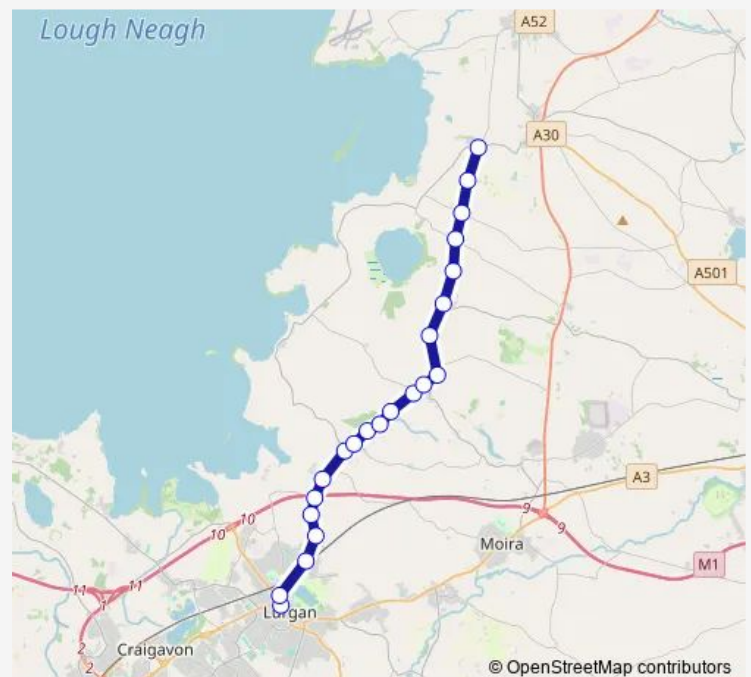

Ballykeel Road

Rock Lane

Village

The Beeches

Holybrook

Coronation Gardens

Route schedule

Market Street Stop B — Coronation Gardens

Monday —

Tuesday —

Wednesday —

Thursday —

Friday —

Saturday 17:30

Sunday —

Route info

Direction: Market Street Stop B

Stops: 16

Trip Duration: 0 hour 15 min

53 — Aghalee - Lurgan, Market Street

Direction

Market Street Stop B — Feumore Road

21 stops

[Open route schedule](#)

Market Street Stop B

North Street

Bells Row Court

Lurgantarry

Mcareaveys Corner

Killaghy Bridge

Leansmount Road

Whitehall Corner