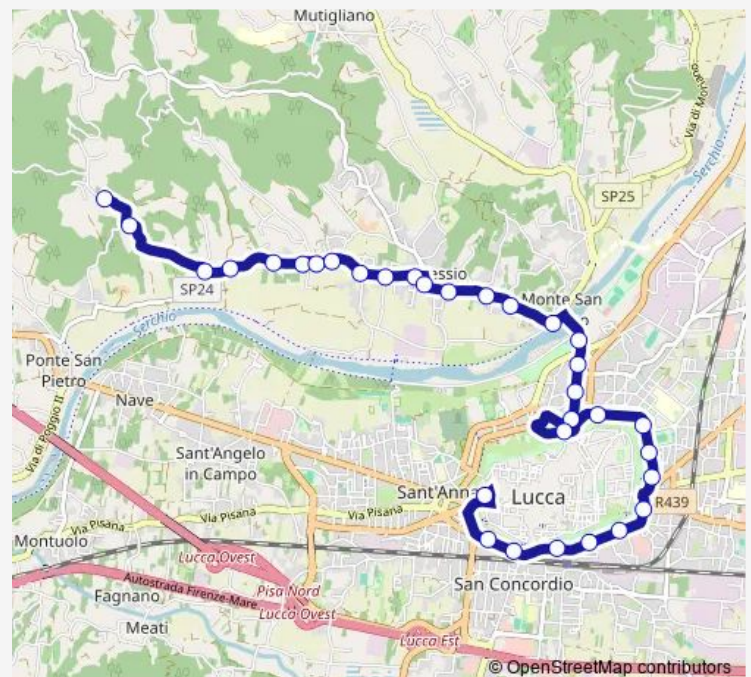

Route schedule

Via Carignano Capolinea — Piazzale Verdi

Monday	14:46
Tuesday	14:46
Wednesday	14:46
Thursday	14:46
Friday	14:46
Saturday	14:46
Sunday	—

Route info

Direction: Via Carignano Capolinea

Stops: 20

Trip Duration: 0 hour 21 min

Direction

Via Carignano Capolinea — Arrivo Palatucci

24 stops

[Open route schedule](#)

Via Carignano Capolinea

Via Carignano Ex Ospedale

Via Carignano Cantina

07:15-18:28

Saturday

—

Sunday

—

Route info

Direction: Via Carignano Capolinea

Stops: 24

Stops: 27

Trip Duration: 0 hour 15 min

Via Carignano Ex Ospedale

Via Carignano Capolinea

53 Bus time schedules and route maps are available in an offline PDF at busmaps.com. Use the busmaps.com website to see live bus times, train schedule or subway schedule, and step-by-step directions for all public transit in Lucca