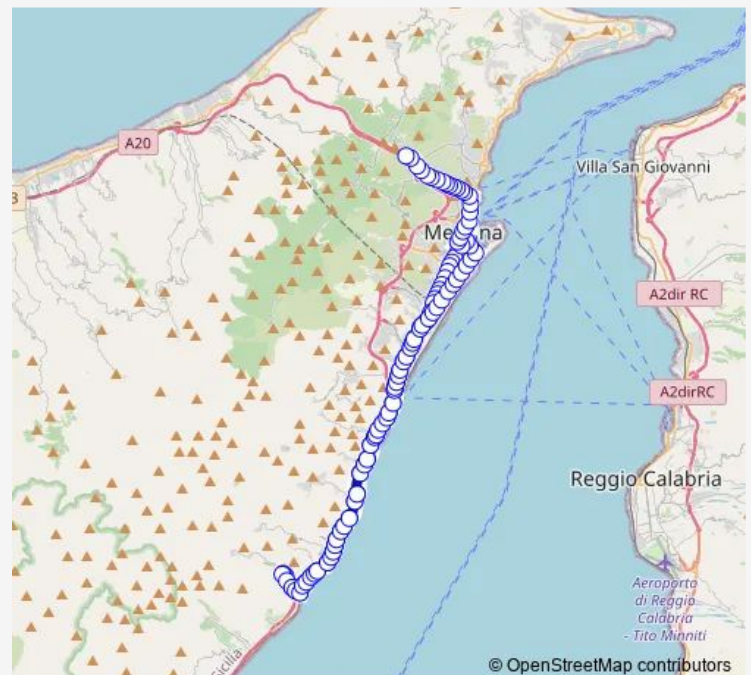

Thursday 04:40-21:15

Friday 04:40-21:15

Saturday 04:40-21:15

Sunday —

Route info

Direction: Cavallotti

Stops: 140

Trip Duration: 1 hour 55 min

■ 53 — Villa Lina - Cavallotti

BusMaps

Contesse, Mcdonald's Messina Drive

Contesse, Ss114 Km 4,400

Contesse, Ss114 Km 4,800

Pistunina, Isola Ecologica

Pistunina, Poste

Tremestieri, Ss114 Km 5,500

Tremestieri, Ss114 Km 6,000

Tremestieri, Centro Commerciale

Tremestieri, Ss114 Km 6,300

Porto Tremestieri

Tremestieri, Ss114 Km 7,200

Tremestieri, Ss114 Km 7,600

Mil Marina, Ss114 Km 7,900

Mili Marina, Ss114 Km 8,300