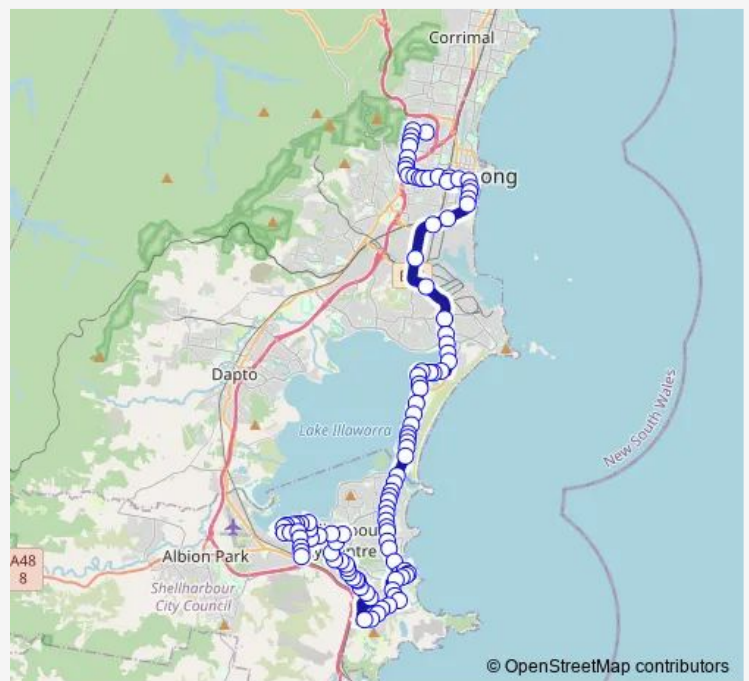

Willinga Rd Opp Woodburn Tce

Munmorah Cct After Jindabyne Rd

Lakewood Bvd After Garnett Gr

Southern Cross Bvd Before Monkhouse Pde

Southern Cross Bvd Before Banks Dr

Route schedule

Oak Flats Station, Stanford Drive — Wollongong Station, Station St

Monday	06:10-20:01
Tuesday	06:10-20:01
Wednesday	06:10-20:01
Thursday	06:10-20:01
Friday	06:10-20:01
Saturday	06:15-21:03
Sunday	—

Route info

Direction: Oak Flats Station, Stanford Drive

Stops: 81

Trip Duration: 1 hour 7 min

53 — Wollongong to Shellharbour via Warrawong and Shell Cove

Southern Cross Bvd After Banks Dr

Southern Cross Bvd Before Cove Bvd

Cove Bvd Opp Whitsunday Dr

Shell Cove Shopping Centre

Harbour Bvd After Aquatic Dr