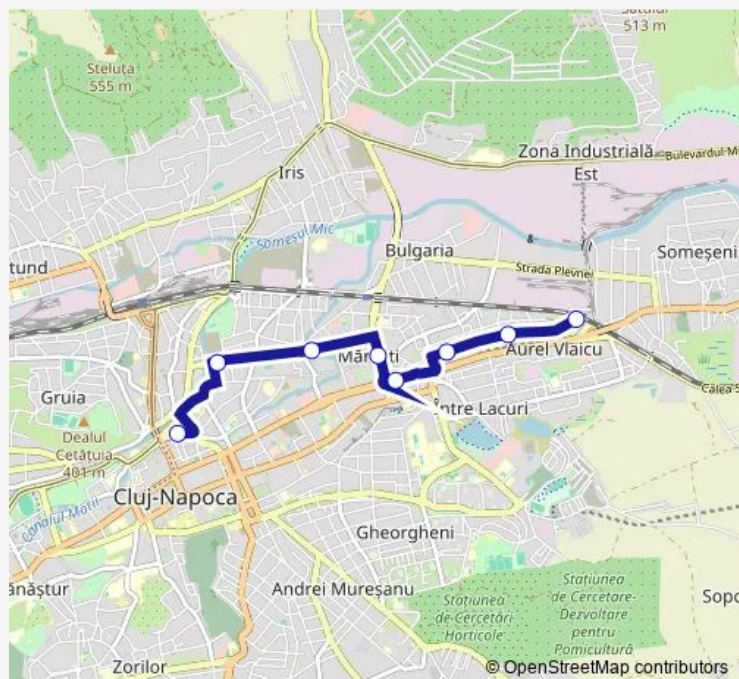

Parcul Farmec

Fabricii

Mareal C-tin Prezan

Campus Utcn Sud

Expo Transilvania Sud

P-a Agroalimentară Ira

Route schedule

P-a M. Viteazul Vest — P-a Agroalimentară Ira

Monday 06:50-20:05

Tuesday 06:50-20:05

Wednesday 06:50-20:05

Thursday 06:50-20:05

Friday 06:50-20:05

Saturday —

Sunday —

Route info

Direction: P-a M. Viteazul Vest

Stops: 8

Trip Duration: 0 hour 23 min

Direction

P-a Agroalimentară Ira — P-a M. Viteazul Vest

8 stops

[Open route schedule](#)

P-a Agroalimentară Ira

Route info

Direction: P-a Agroalimentară Ira

Stops: 8

Trip Duration: 0 hour 23 min

53 Bus time schedules and route maps are available in an offline PDF at busmaps.com. Use the busmaps.com website to see live bus times, train schedule or subway schedule, and step-by-step directions for all public transit in Cluj-Napoca