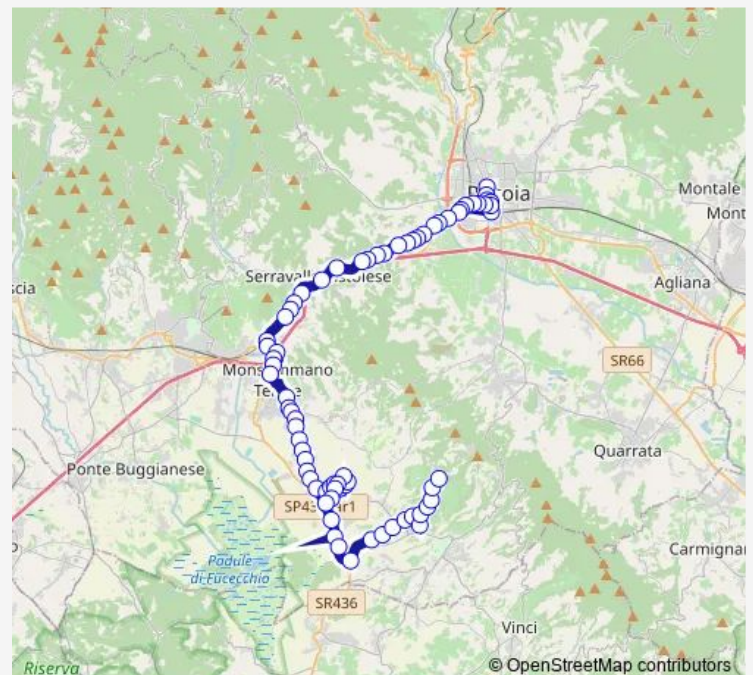

Uggia (Via S. Andrea)

Cintolese (Scuola Equitazione)

Cintolese

Route schedule

Lamporecchio (Capolinea) — P.Za D. Alighieri (Arrivo)

Monday 06:40

Tuesday 06:40

Wednesday 06:40

Thursday 06:40

Friday 06:40

Saturday 06:40

Sunday —

Route info

Direction: Lamporecchio (Capolinea)

Stops: 61

Trip Duration: 1 hour 6 min