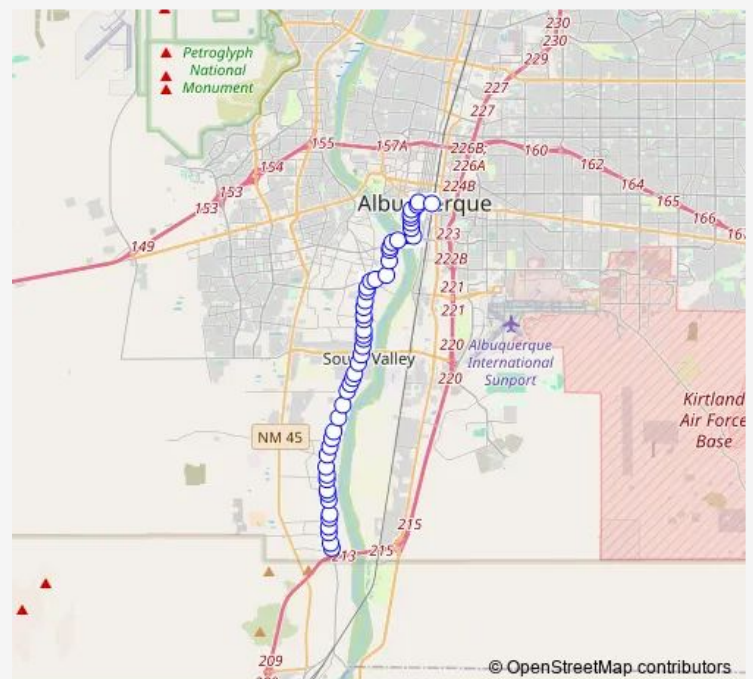

Isleta @ Ilfield

Isleta @ Ilfield

Isleta @ Turrietta

Isleta @ Pepper Lane

Isleta @ Pepper Ln.

Isleta @ Raymac

Isleta @ Raymac

Isleta @ Le Ave

### Route schedule

Isleta @ Malpais — A.T.C. (Bay F)

Monday 05:24-18:22

Tuesday 05:24-18:22

Wednesday 05:24-18:22

Thursday 05:24-18:22

Friday 05:24-18:22

Saturday 07:49-18:16

### Route info

Direction: Isleta @ Malpais

Stops: 51

Trip Duration: 0 hour 35 min

53 — Isleta

Isleta @ Camino Del Valle

Isleta @ Santa Rosa

Isleta @ La Mora Ln

## Route info

Direction: A.T.C. (Bay F)

Stops: 48

Trip Duration: 0 hour 33 min

Isleta @ Del Sur

Isleta @ Clinton

Isleta @ Camino Del Valle

Isleta @ Cottrell Lane