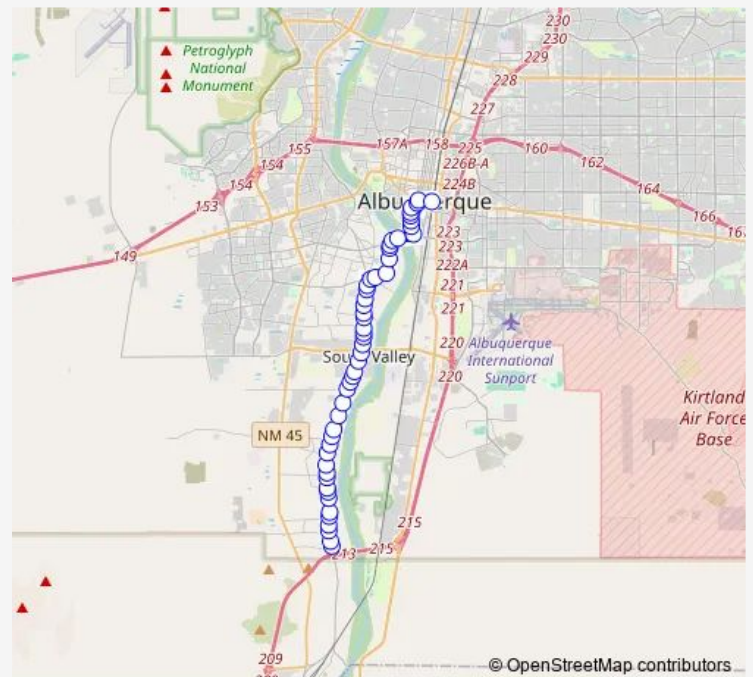

Isleta @ Gunclub

Isleta @ Lakeview

Isleta @ Lakeview Rd

Route schedule

Isleta @ Malpais — A.T.C. (Bay F)

Monday 05:24-18:22

Tuesday 05:24-18:22

Wednesday 05:24-18:22

Thursday 05:24-18:22

Friday 05:24-18:22

Saturday 07:49-18:16

Sunday —

Route info

Direction: Isleta @ Malpais

Stops: 51

Trip Duration: 0 hour 33 min

53 — Isleta

BusMaps

Isleta @ Camino Del Valle

Isleta @ Santa Rosa

Isleta @ La Mora Ln

Isleta @ Kelsey

Isleta @ Barcelona

Isleta @ Saunders Rd.

Route info

Direction: A.T.C. (Bay F)

Stops: 48

Trip Duration: 0 hour 32 min

Isleta @ Del Sur

Isleta @ Clinton

Isleta @ Camino Del Valle

Isleta @ Cottrell Lane