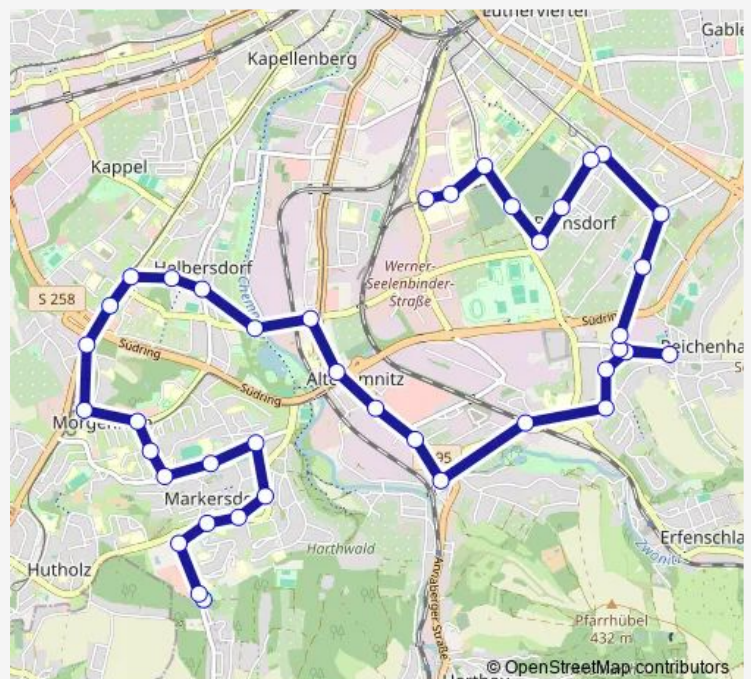

Chemnitz, Südring

Chemnitz, Dr.-Salvador-Allende-Str

Chemnitz, Carl-Bobach-Str

Chemnitz, Friedrich-Hähnel-Str

Chemnitz, Am Stadtpark

Chemnitz, Scheffelstr

Chemnitz, Schule Altchemnitz

Chemnitz, Alt Chemnitz Center

### Route schedule

Chemnitz, Chemnitzer Str — Chemnitz, Technopark

Monday 05:37-22:10

Tuesday 08:37-20:40

Wednesday —

Thursday 05:37-22:10

Friday 05:37-22:10

Saturday 07:40-18:40

### Route info

Direction: Chemnitz, Chemnitzer Str

Stops: 39

Trip Duration: 0 hour 51 min

53

Chemnitz, Altchemnitz

Chemnitz, Bahnhof Reichenhain

Chemnitz, Reichenhainer Mühlberg