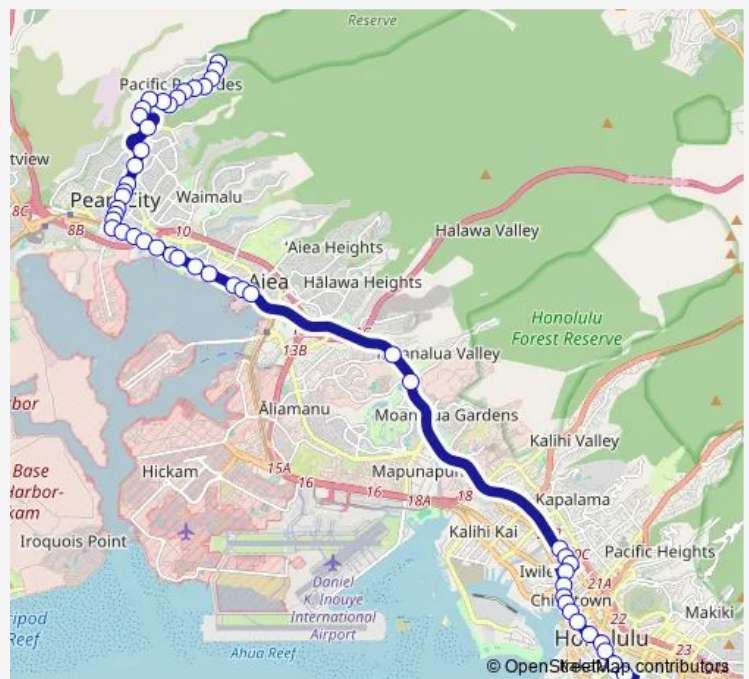

Bus 53 Honolulu-Pacific Palisades

[Go to website](#)

Direction

Komo MAI DR + OPP Aumakua St — Kamehameha HWY + Waimano Home Rd

22 stops

[Open route schedule](#)

Komo MAI DR + OPP Aumakua St

Aumakua ST + Auhuhu St

Aumakua ST + Aniuniu St

Aumakua ST + OPP Ahakapu St

Aumakua ST + Ahaiki St

Aumakua ST + Anapanapa St

Aumakua ST + Amokemoke St

Aumakua ST + OPP Alaulau St

Aumakua ST + Amoomoo St

Aumakua ST + Komo MAI Dr

Komo MAI DR + 2036

Komo MAI DR + Aaniu St

Komo MAI DR + 1840

Waimano Home RD + Komo MAI Dr

Waimano Home RD + Hoomoana St

Waimano Home RD + Noelani St

Waimano Home RD + OPP Nanakai St

Waimano Home RD + OPP Wahinani St

Waimano Home RD + OPP Hoomalu St

Waimano Home RD + Luehu St

Waimano Home RD + Kamehameha Hwy

Route schedule

Komo MAI DR + OPP Aumakua St — Kamehameha HWY + Waimano Home Rd

Monday 18:05-23:23

Tuesday 18:05-23:23

Wednesday 18:05-23:23

Thursday 18:05-23:23

Friday 18:05-23:23

Saturday —

Sunday —

Route info

Direction: Komo MAI DR + OPP Aumakua St

Stops: 22

Trip Duration: 0 hour 12 min

53 — Honolulu-Pacific Palisades