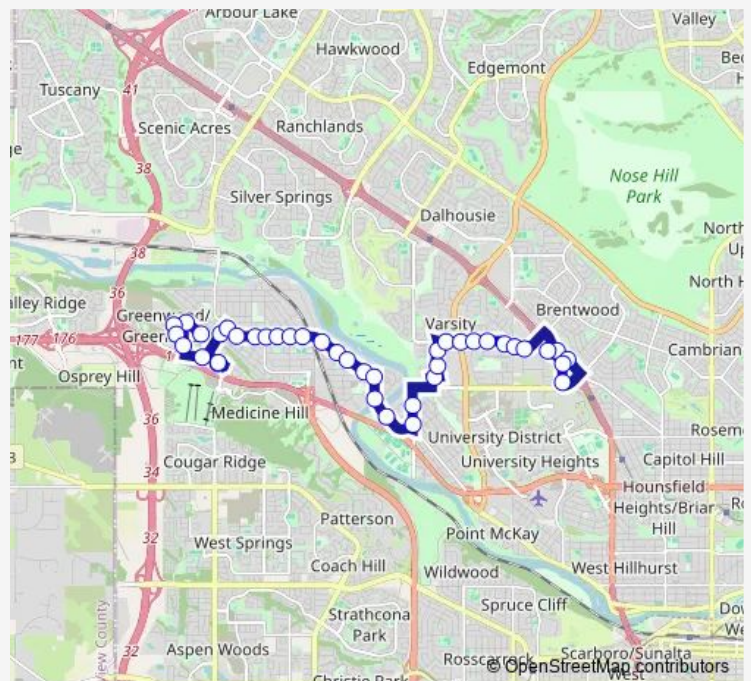

WB Bowness RD @ 65 ST NW

WB Bowness RD @ 66 ST NW

WB Bowness RD @ 70 ST NW

Route schedule

Brentwood LRT Station Nb — WB Aspen WY @ Aspen DR Nw

Monday 05:44-00:56⁺¹

Tuesday 05:44-00:56⁺¹

Wednesday 05:44-00:56⁺¹

Thursday 05:44-00:56⁺¹

Friday 05:44-00:56⁺¹

Saturday 06:01-21:36

Sunday 06:01-21:36

Route info

Direction: Brentwood LRT Station Nb

Stops: 33

Trip Duration: 0 hour 23 min

53 — Brentwood Station/Greenwood

WB Bowness RD @ 73 ST Nw

WB Bowness RD @ 75 ST NW

WB Bowness RD @ 77 ST Nw

WB Bowness RD @ 79 ST Nw

WB Bowness RD @ W. of 79 ST Nw

SB 83 ST NW @ 33 AV Nw

EB Bowfort RD @ Bowridge DR Nw

WB Bowfort RD @ Bowridge DR Nw

WB Bowfort RD @ 83 ST Nw

NB Greenbriar WY @ Greenbriar PL Nw

EB Aspen DR @ Lilac WY Nw

WB Aspen WY @ Aspen DR Nw

Direction

WB Aspen WY @ Aspen DR Nw — Brentwood LRT Station Nb