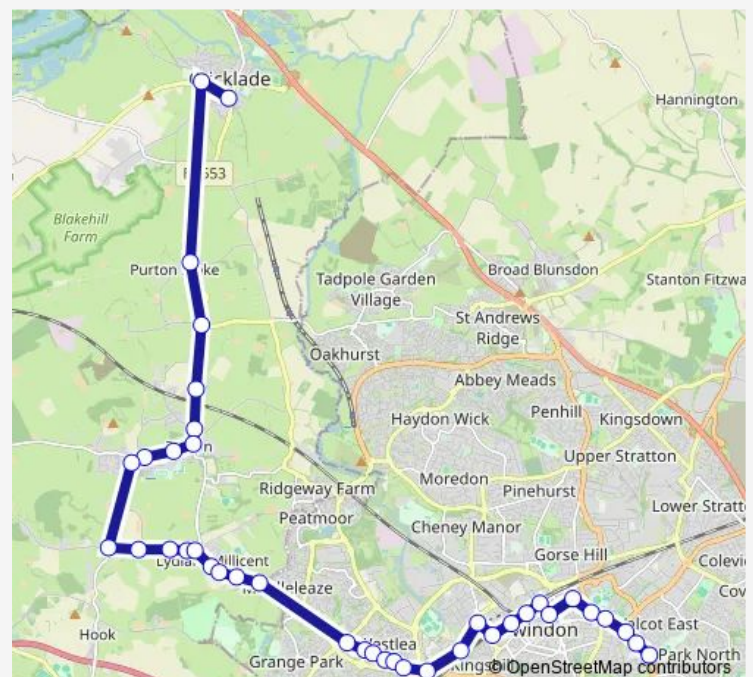

Bus 53 Swindon - Cricklade

[Go to website](#)

Direction

Turning Circle — Bus Station

14 stops

[Open route schedule](#)

Turning Circle

Bishopsfield

High Street

Stockham Close

Castle Eaton Turn

Groundwell West

Grafton Road

Queensfield

Bradley Road

Stratton Crossroads

Wheeler Avenue

County Road Corner

Gladstone Street

Bus Station

Route schedule

Turning Circle — Bus Station

Monday 17:18-18:28

Tuesday 17:18-18:28

Wednesday 17:18-18:28

Thursday 17:18-18:28

Friday 17:18-18:28

Saturday 17:18-18:28

Sunday —

Route info

Direction: Turning Circle

Stops: 14

Trip Duration: 0 hour 27 min

53 — Swindon - Cricklade