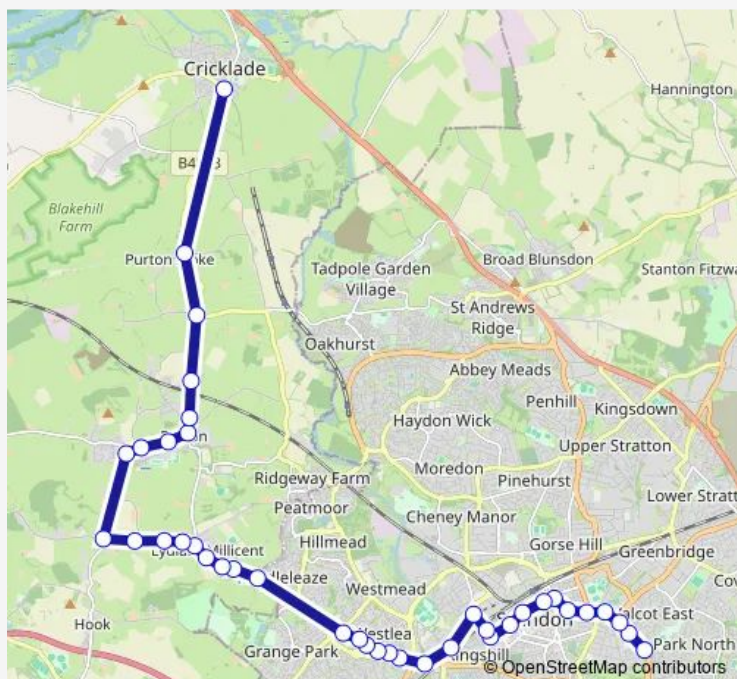

Gladstone Street

Bus Station

### Route schedule

Turning Circle — Bus Station

Monday 17:18-18:28

Tuesday 17:18-18:28

Wednesday 17:18-18:28

Thursday 17:18-18:28

Friday 17:18-18:28

Saturday 17:18-18:28

### Route info

Direction: Turning Circle

Stops: 14

Trip Duration: 0 hour 27 min

53 — Swindon - Cricklade

**Direction**

New College — Turning Circle

39 stops

Bus Station

Catherine Street

Health Hydro

Birch Street

Dean Street

Great Western Outlet Village

Padstow Road

Mannington Roundabout