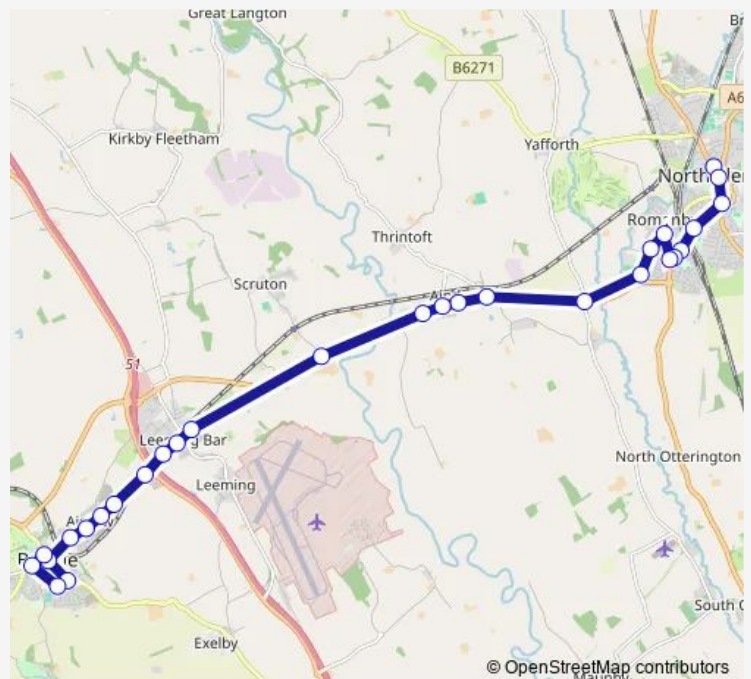

Thursday 09:05-12:15

Friday 09:05-12:15

Saturday 09:05-12:15

Sunday —

Route info

Direction: Market Place

Stops: 24

Trip Duration: 0 hour 40 min

53 — Bedale - Northallerton

Zetland Street

Friarage Hospital

The Buck Inn

Direction

Fitzalan Road — The Buck Inn

28 stops

[Open route schedule](#)