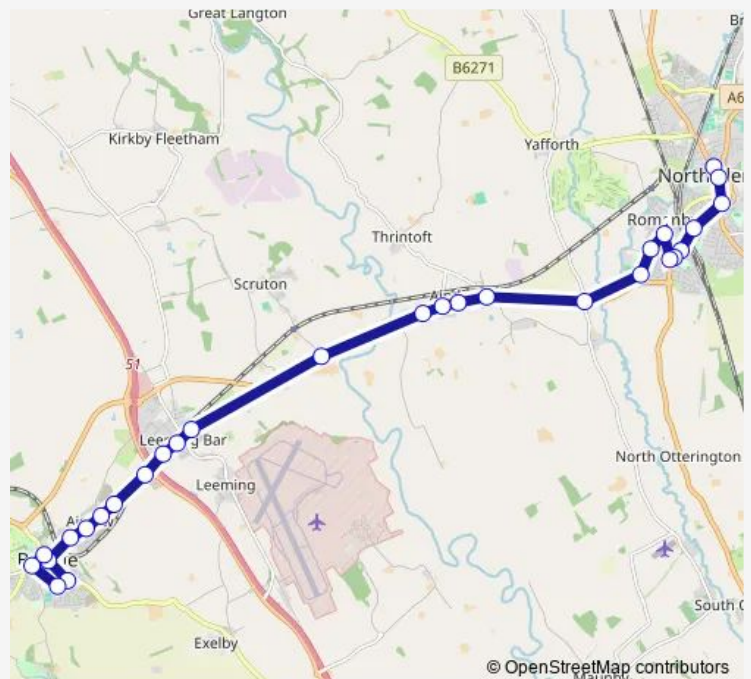

### Route schedule

Market Place — The Buck Inn

Monday 09:05-12:15

Tuesday 09:05-12:15

Wednesday 09:05-12:15

Thursday 09:05-12:15

Friday 09:05-12:15

Saturday 09:05-12:15

### Route info

Direction: Market Place

Stops: 24

Trip Duration: 0 hour 40 min

53 — Bedale - Northallerton

Zetland Street

Friarage Hospital

The Buck Inn