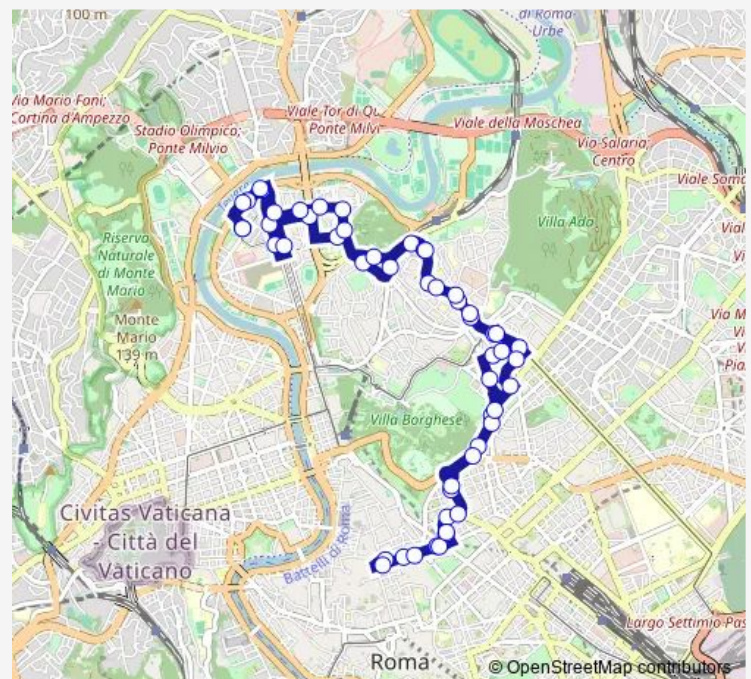

Thursday 05:30-23:00

Friday 05:30-23:00

Saturday 05:30-23:00

Sunday 05:30-23:00

Route info

Direction: Mancini

Stops: 53

Trip Duration: 1 hour 21 min

Veneto/Sardegna

Veneto/Emilia

Barberini (Ma)

Tritone/Barberini (Ma)

Tritone/Fontana Trevi

S. CLAUDIO

L.Go Chigi

Tritone/Fontana DI Trevi

Veneto/Sardegna

Veneto/Emilia

Barberini (Ma)

Tritone/Barberini (Ma)

Tritone/Fontana Trevi

Route schedule

Mancini — Mancini

Monday

05:30-14:53

Saturday

—

Sunday

—

Route info

Direction: Mancini

Stops: 50