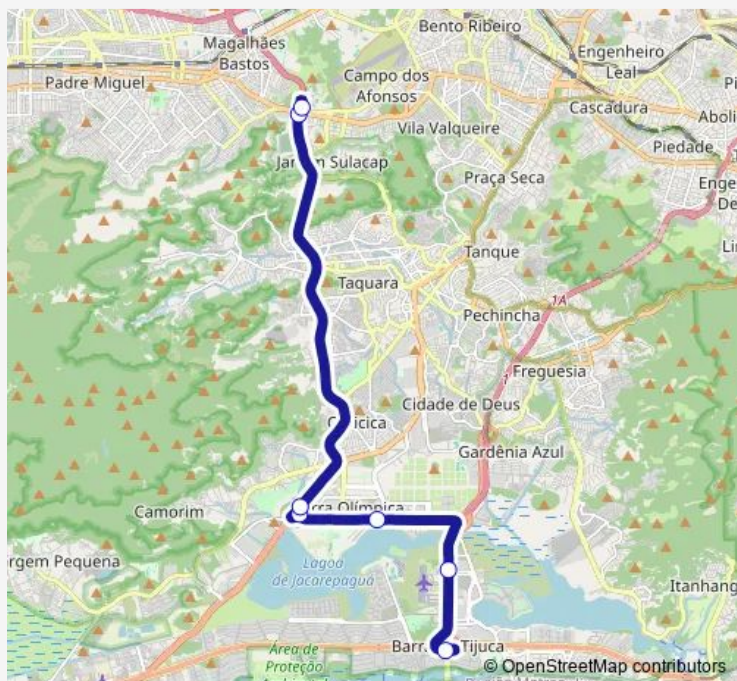

Via Parque

Rio 2

Terminal Centro Olímpico : Plataforma B

Morro do Outeiro

Marechal Fontenelle

Terminal Sulacap : Plataforma B

Route schedule

Terminal Alvorada : Plataforma B11 — Terminal Sulacap : Plataforma B

Monday	00:00
Tuesday	00:00
Wednesday	00:00
Thursday	00:00
Friday	00:00
Saturday	00:00
Sunday	—

Route info

Direction: Terminal Alvorada : Plataforma B11

Stops: 7

Trip Duration: 0 hour 35 min

53 — Terminal Sulacap - Terminal Alvorada

Direction

Terminal Sulacap : Plataforma A — Terminal Alvorada :
Plataforma B11

7 stops

[Open route schedule](#)

Terminal Sulacap : Plataforma A

Marechal Fontenelle

Morro do Outeiro

Terminal Centro Olímpico : Plataforma B

Route info

Direction: Terminal Sulacap : Plataforma A

Stops: 7

Trip Duration: 0 hour 35 min

53 Express Bus Service time schedules and route maps are available in an offline PDF at busmaps.com. Use the busmaps.com website to see live bus times, train schedule or subway schedule, and step-by-step directions for all public transit in Rio de Janeiro