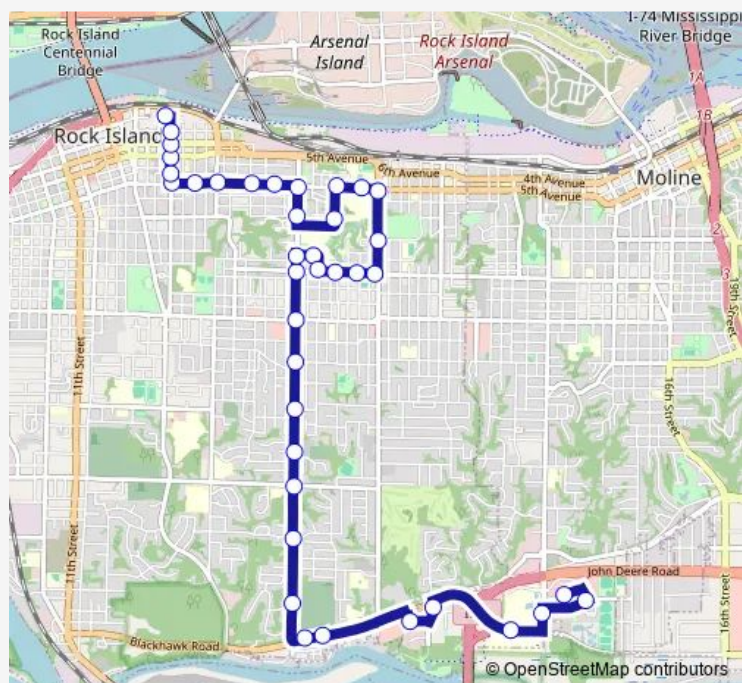

Direction
Hyvee-Kohls-Target — District
39 stops
[Open route schedule](#)

- Hyvee-Kohls-Target
- 41 St & 43 Ave
- 7 St & 43 Ave Dr
- Trinity East
- 44 St & Blackhawk Rd
- Rock Valley Plaza
- Kindercare
- 30 St & Blackhawk Rd
- 30 St & Valley Dr
- 30 St & 35 Ave
- 30 St & 31 Ave
- 30 St & 28 Ave
- 30 St & 25 Ave
- 30 St & 21 Ave
- 27 St & 18 Ave Shelter
- 30 St & 14 Ave
- 30 St & 12 Ave
- Erickson Hall
- 32 St & 14 Ave
- 34 St & 14 Ave
- 36 St & 14 Ave

Route schedule
Hyvee-Kohls-Target — District

Monday	06:28-21:28
Tuesday	06:28-21:28
Wednesday	06:28-21:28
Thursday	06:28-21:28
Friday	06:28-21:28
Saturday	08:28-17:28
Sunday	—

Route info
Direction: Hyvee-Kohls-Target
Stops: 39
Trip Duration: 0 hour 32 min