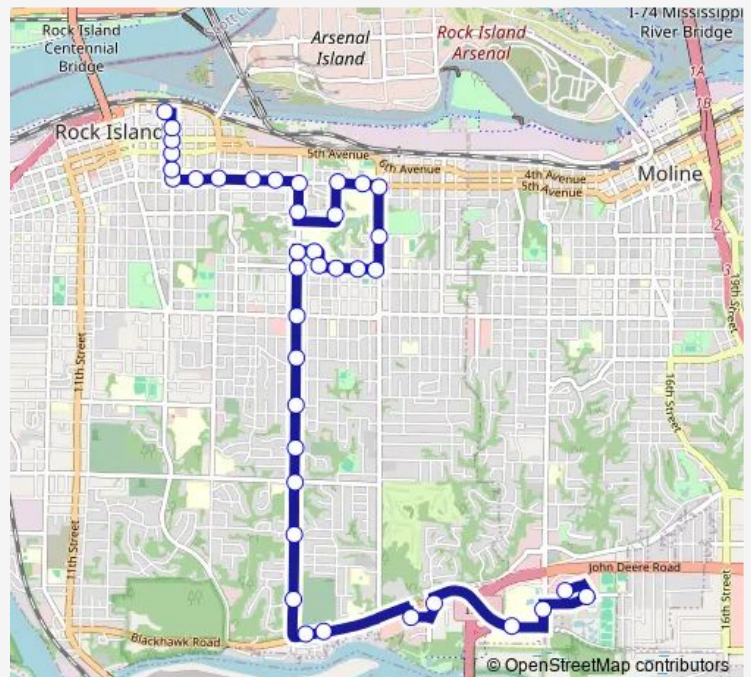

Direction

30 St & 18 Ave — District

17 stops

[Open route schedule](#)

30 St & 18 Ave

30 St & 14 Ave

30 St & 12 Ave

30 St & 11 Ave

Tuesday —

Wednesday —

Thursday —

Friday —

Saturday —

Sunday

08:45-16:45

Route info

Direction: 30 St & 18 Ave

Stops: 17

Trip Duration: 0 hour 15 min

Direction

District — 30 St & 18 Ave

18 stops

[Open route schedule](#)

District

Thursday 06:00-21:00

Friday 06:00-21:00

Saturday 08:00-17:00

Sunday —

Route info

Direction: District

Stops: 39

Trip Duration: 0 hour 28 min