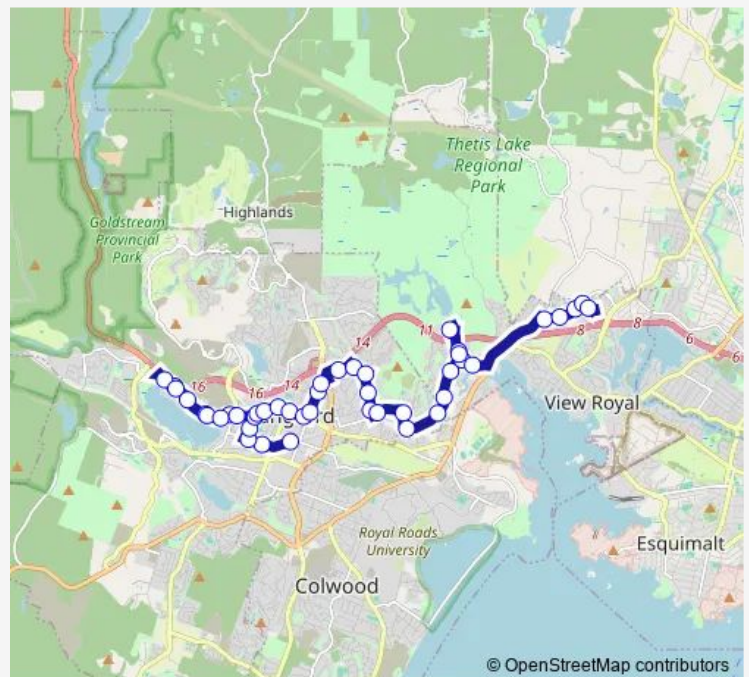

Route info

Direction: Langford Exch Bay C

Stops: 49

Trip Duration: 0 hour 53 min

53 — Vic General / Langford Exch

Atkins Ave at Traverse Terr

Atkins Rd at Myra Pl

Atkins Rd at Anya Lane

Atkins Rd at Six Mile Rd

Six Mile Rd at Nursery Hill Dr

Six Mile Rd at Thetis Lake

Six Mile Rd at Atkins Rd

Six Mile Rd at Island Hwy

Watkiss Way at Burnside Rd W

Watkiss Way at Talcott Rd

Watkiss Way at Erskine Lane

Direction: Victoria General Hospital

Stops: 42

Trip Duration: 0 hour 34 min

Goldstream Ave at Spencer Rd

Goldstream Ave at Leigh Rd

Goldstream Ave at Lakeview Terr

Goldstream Ave at Lakeshore Pl

Goldstream Ave at Lake End Rd

Stops: 50

Trip Duration: 1 hour 8 min

Atkins Rd at Six Mile Rd

Atkins Rd at Anya Lane

Atkins Rd at Myra Pl

Atkins Rd at Country Terr

Atkins Ave at Selica Rd

Atkins Ave at Crystalview Dr