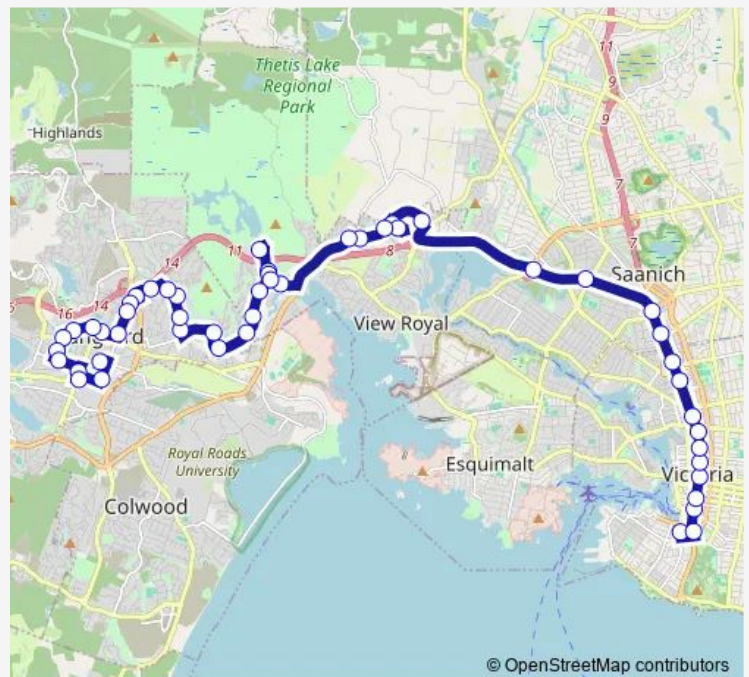

Strandlund Ave at Duncan Pl

Strandlund Ave at Peatt Rd

Peatt Rd at Veterans Memorial Pky

Route schedule

Victoria General Hospital — Langford Exch Bay C

Monday 07:40-10:55

Tuesday 07:40-10:55

Wednesday 07:40-10:55

Thursday 07:40-10:55

Friday 07:40-10:55

Saturday 07:35-11:47

Sunday 07:35-11:48

Route info

Direction: Victoria General Hospital

Stops: 42

Trip Duration: 0 hour 44 min

Goldstream Ave at Lakeshore Pl

Goldstream Ave at Lake End Rd

Goldstream Ave at Lakeshore Pl

Goldstream Ave at Wenger Terr

Goldstream Ave at Shelby Pl

Goldstream Ave at Hartsdale Dr

Goldstream Ave at Leigh Rd

Langford Exch Bay C — Victoria General Hospital

43 stops

[Open route schedule](#)

Langford Exch Bay C

Dunford Ave at Jacklin Rd

Dunford Ave at Carlow Rd

Carlow Rd at Bray Ave

Carlow Rd at Goldstream Ave