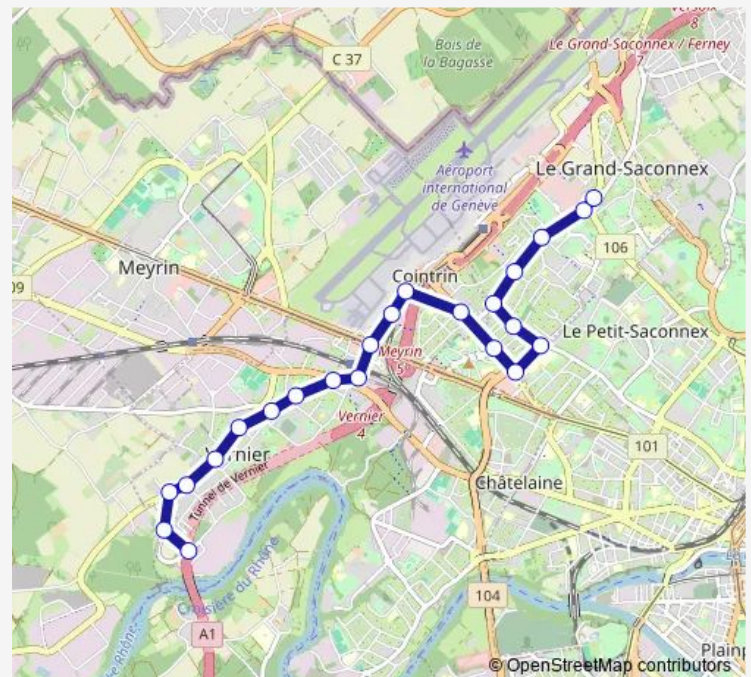

Vernier, Champ-Claude

Vernier, école

Vernier, marché

Route schedule

Grand-Saconnex, place — Vernier, Parfumerie

Monday 23:53

Tuesday 23:53

Wednesday 23:53

Thursday 23:53

Friday 23:53

Saturday —

Sunday —

Route info

Direction: Grand-Saconnex, place

Stops: 26

Trip Duration: 0 hour 25 min

■ 53 — B 53

BusMaps

Vernier, village

Vernier, Progrès

Vernier, Bouleaux

Vernier, Bois-Chébé

Vernier, Parfumerie

Direction

Vernier, Parfumerie — Grand-Saconnex, place

23 stops

[Open route schedule](#)

Vernier, Parfumerie

Vernier, Bois-Chébé

Vernier, Bouleaux

Vernier, Progrès

Vernier, village