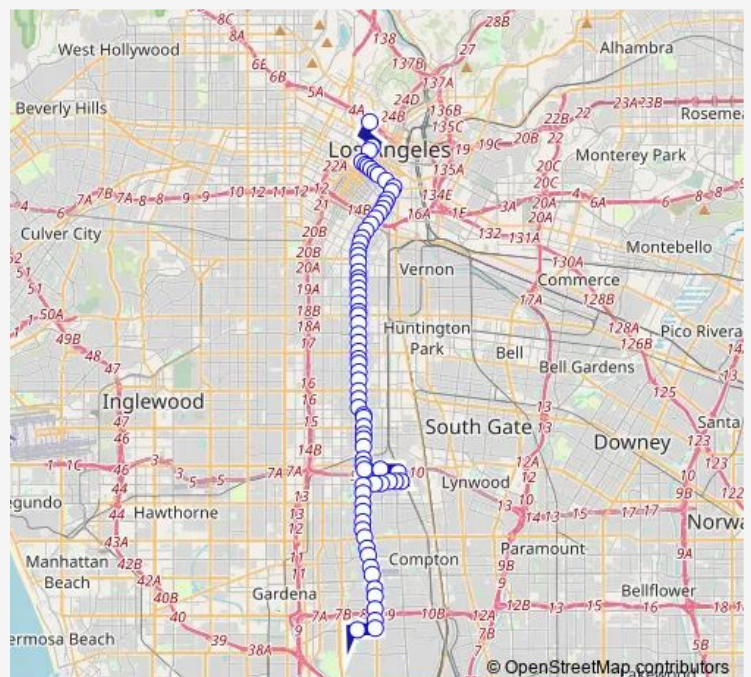

120th / Martin Luther King Hospital

### Route schedule

Victoria / Tamcliff — 6th / Broadway

Monday 20:53-22:59

Tuesday 20:53-22:59

Wednesday 20:53-22:59

Thursday 20:53-22:59

Friday 20:53-22:59

Saturday 20:54-22:59

### Route info

Direction: Victoria / Tamcliff

Stops: 78

Trip Duration: 1 hour 9 min

53 — Metro Local Line

BusMaps

Wilmington / 118th

Willowbrook - Rosa Parks Station - West