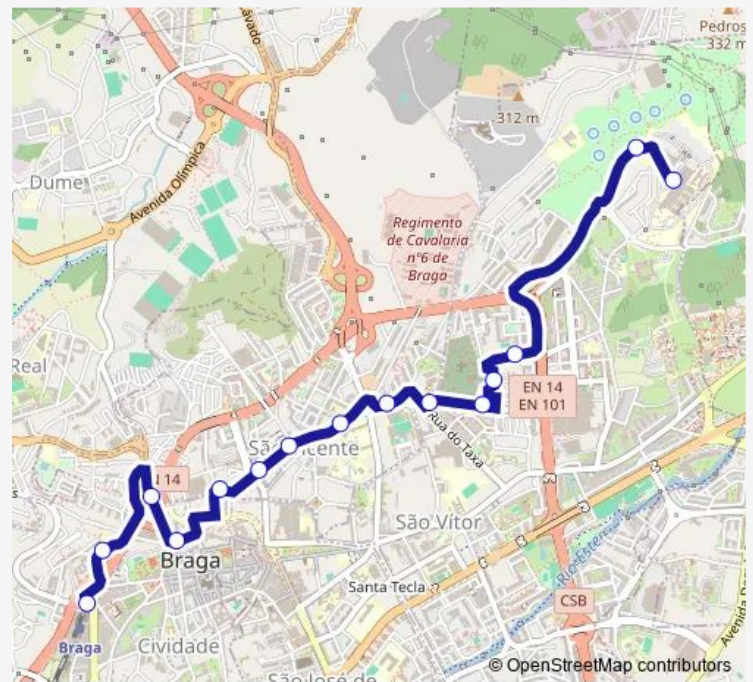

Bus 087 Estação C.F. - Hospital

[Go to website](#)

Direction

Hospital (Parque) — Rotunda Estação li

15 stops

[Open route schedule](#)

Hospital (Parque)

Hospital

Carmo (Mercado)

Cons Torres Almeida (Pópulo)

S Martinho (Viaduto)

Irmãos Roby

Rotunda Estação li

Route schedule

Hospital (Parque) — Rotunda Estação li

Monday	—
Tuesday	—
Wednesday	—
Thursday	—
Friday	06:50-20:35
Saturday	06:45-20:25
Sunday	06:45-20:25

Route info

Direction: Hospital (Parque)

Stops: 15

Trip Duration: 0 hour 25 min

■ 087 — Estação C.F. - Hospital

BusMaps

Direction

Rotunda Estação li — Hospital (Parque)

Monday	—
Tuesday	—
Wednesday	—
Thursday	—
Friday	06:25-20:15
Saturday	06:25-20:05
Sunday	06:25-20:05

Route info

Direction: Rotunda Estação li

Stops: 12

Trip Duration: 0 hour 20 min

087 Bus time schedules and route maps are available in an offline PDF at busmaps.com. Use the busmaps.com website to see live bus times, train schedule or subway schedule, and step-by-step directions for all public transit in Braga