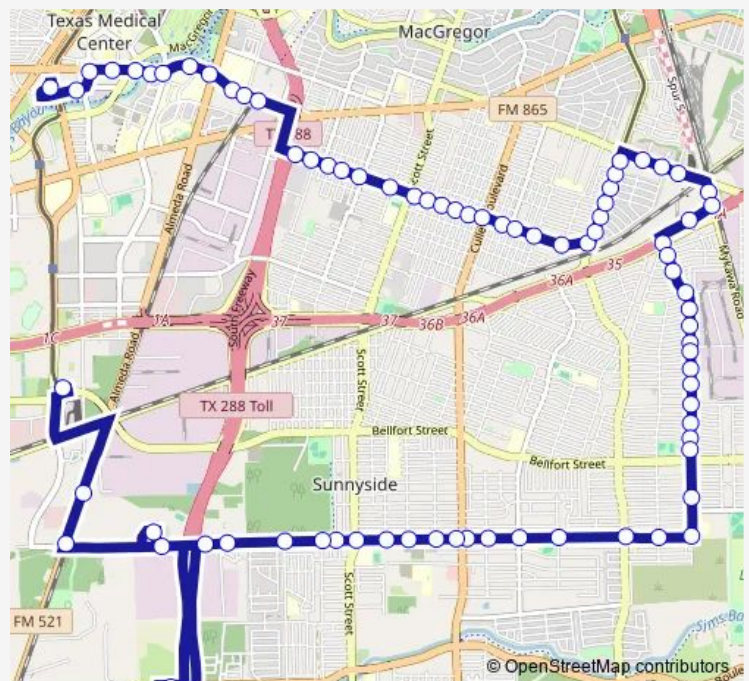

Rosehaven Dr @ Sunbeam St

Rosehaven Dr @ Reynolds Elem

Rosehaven Dr @ Sparrow St

Rosehaven Dr @ Wilmington St

Rosehaven Dr @ Tangerine

Rosehaven Dr @ Reed Rd

Reed Rd @ Ashville Dr

Reed Rd @ Martell St

Reed Rd @ Scott St

Reed Rd @ Ferdinand St

Reed Rd @ Edgar

Route schedule

Fannin South Transit Center — Texas Medical Center Transit Center

Monday	05:10-21:10
Tuesday	05:10-21:10
Wednesday	05:10-21:10
Thursday	05:10-21:10
Friday	05:10-21:10
Saturday	05:10-20:10
Sunday	05:10-20:10

Route info

Direction: Fannin South Transit Center

Stops: 84

Trip Duration: 1 hour 7 min

087 — Sunnyside

Reed Rd @ Duane

Reed Rd @ Cullen Blvd

Reed Rd @ Coffee St