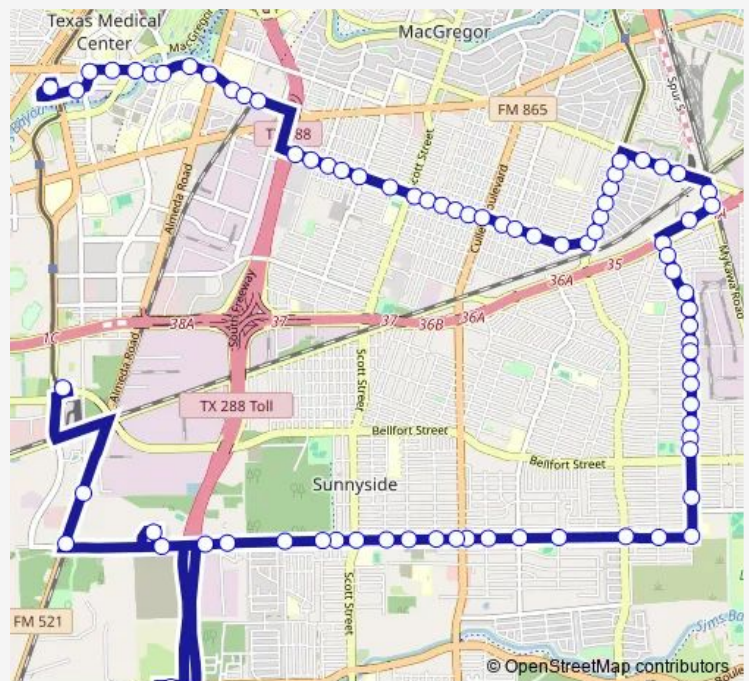

Rosehaven Dr @ Sparrow St

Rosehaven Dr @ Wilmington St

Rosehaven Dr @ Tangerine

Rosehaven Dr @ Reed Rd

Reed Rd @ Ashville Dr

Reed Rd @ Martell St

Reed Rd @ Scott St

Reed Rd @ Ferdinand St

### Route schedule

Fannin South Transit Center — Texas Medical Center Transit Center

Monday 05:10-21:10

Tuesday 05:10-21:10

Wednesday 05:10-21:10

Thursday 05:10-21:10

Friday 05:10-21:10

Saturday 05:10-20:10

### Route info

Direction: Fannin South Transit Center

Stops: 84

Trip Duration: 1 hour 2 min

087 — Sunnyside

Reed Rd @ Duane

Reed Rd @ Cullen Blvd

Reed Rd @ Coffee St

## Route info

Direction: Texas Medical Center Transit Center

Stops: 79

Trip Duration: 0 hour 52 min

Yellowstone Blvd @ Paris St

Yellowstone Blvd @ Liverpool St

Yellowstone Blvd @ Weston St

Yellowstone Blvd @ Milart