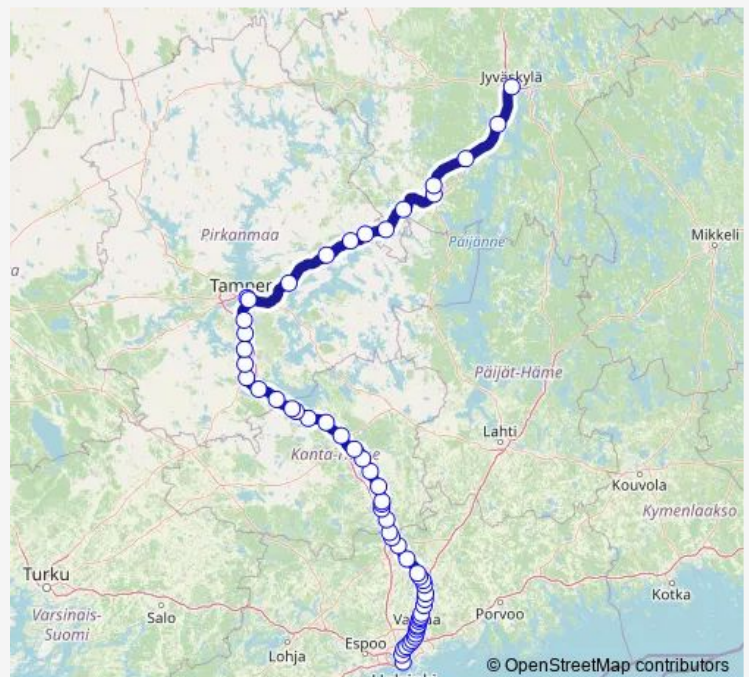

### Route schedule

Helsinki — Jyväskylä

Monday 06:03

Tuesday 06:03

Wednesday 06:03

Thursday 06:03

Friday 06:03

Saturday —

### Route info

Direction: Helsinki

Stops: 59

Trip Duration: 3 hour 51 min

■ IC 83 — Helsinki - Jyväskylä

Purola

Jokela

Palopuro