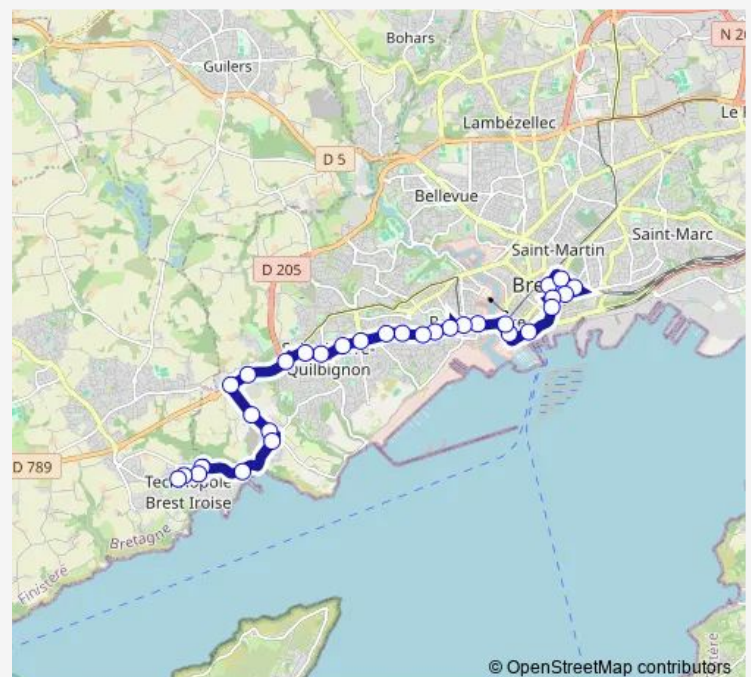

### Direction

Technopôle — Liberté Branda

32 stops

[Open route schedule](#)

Technopôle

Ecoles

De Rochon

Piccard

### Route schedule

Technopôle — Liberté Branda

Monday 05:08-22:21

Tuesday 05:08-22:21

Wednesday 05:08-22:21

Thursday 05:08-22:21

Friday 05:08-22:21

Saturday 05:08-22:21

### Route info

Direction: Technopôle

Stops: 32

Trip Duration: 0 hour 36 min

02b — Fort Montbarey / Technopôle - Liberté

Recouvrance

Français Libres

Musée de la Marine

## Route info

Direction: Liberté Branda

Stops: 31

Trip Duration: 0 hour 46 min

Cosquer

Plage Ste Anne

Piccard

De Rochon