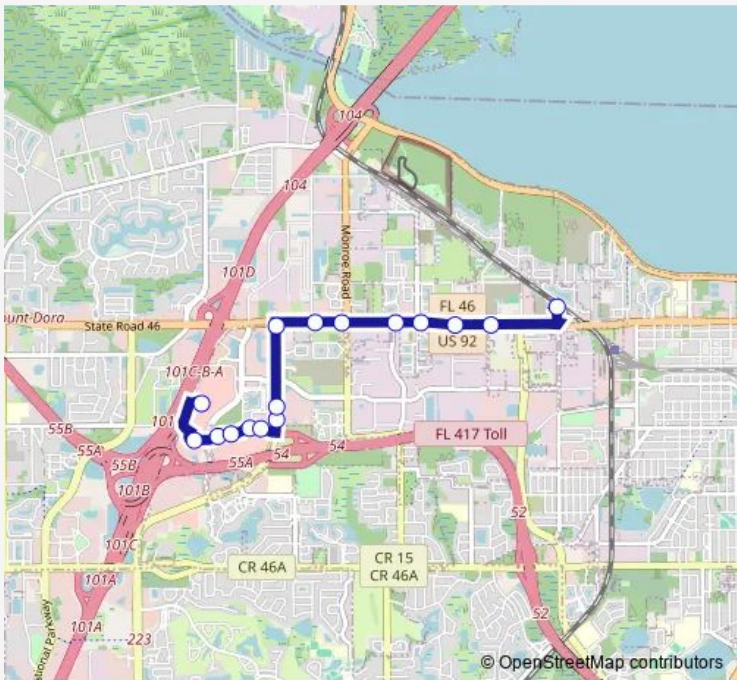

Bus 46W West SR 46/Seminole Towne Center

[Go to website](#)

Direction
 W Airport Blvd AND W SR-46 — Town Center CIR AND South Entrance

11 stops

[Open route schedule](#)

- W Airport Blvd AND W SR-46
- W SR 46 AND Rand Yard Rd
- W SR 46 AND Meisch Rd
- W SR 46 AND Aero Ln
- W SR 46 AND N White Cedar Rd
- W SR 46 AND OLD England Loop
- W SR 46 AND Monroe Rd
- W SR 46 AND N Elder Rd
- Towne Center Blvd AND North Towne Rd
- Towne Center Blvd AND North Entrance Rd
- Town Center CIR AND South Entrance

Route schedule

W Airport Blvd AND W SR-46 — Town Center CIR AND South Entrance

Monday	06:05-21:05
Tuesday	06:05-21:05
Wednesday	06:05-21:05
Thursday	06:05-21:05
Friday	06:05-21:05
Saturday	06:45-20:45
Sunday	06:25-19:25

Route info

Direction: W Airport Blvd AND W SR-46

Stops: 11

Trip Duration: 0 hour 11 min

Direction

Town Center CIR AND South Entrance — W Airport Blvd AND W SR-46

16 stops

[Open route schedule](#)

Town Center CIR AND South Entrance

South Entrance AND Towne Center Cir

WP Ball Blvd AND Towne Center Blvd

WP Ball Blvd AND Towne Center Blvd

WP Ball Blvd AND Rinehart Rd

WP Ball Blvd AND Rinehart Rd

Rinehart RD AND WP Ball Blvd