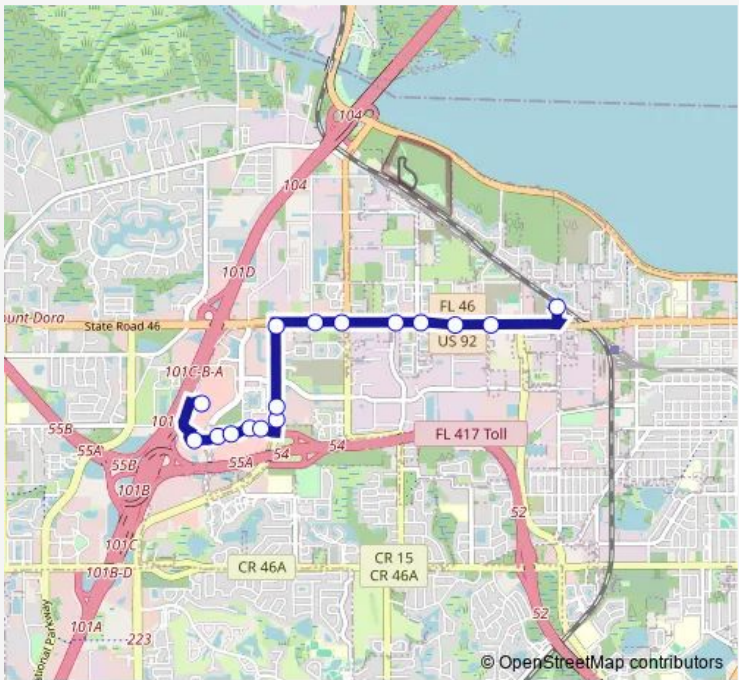

Bus 46w West SR 46/Seminole Towne Center

[Go to website](#)

Direction
 W Airport Blvd AND W SR-46 — Town Center CIR AND South Entrance

11 stops

[Open route schedule](#)

- W Airport Blvd AND W SR-46
- W SR 46 AND Rand Yard Rd
- W SR 46 AND Meisch Rd
- W SR 46 AND Aero Ln
- W SR 46 AND N White Cedar Rd
- W SR 46 AND OLD England Loop
- W SR 46 AND Monroe Rd
- W SR 46 AND N Elder Rd
- Towne Center Blvd AND North Towne Rd
- Towne Center Blvd AND North Entrance Rd
- Town Center CIR AND South Entrance

Route schedule

W Airport Blvd AND W SR-46 — Town Center CIR AND South Entrance

| | |
|-----------|-------------|
| Monday | 06:05-21:05 |
| Tuesday | 06:05-21:05 |
| Wednesday | 06:05-21:05 |
| Thursday | 06:05-21:05 |
| Friday | 06:05-21:05 |
| Saturday | 06:45-20:45 |
| Sunday | 06:25-19:25 |

Route info

Direction: W Airport Blvd AND W SR-46

Stops: 11

Trip Duration: 0 hour 12 min

Direction

Town Center CIR AND South Entrance — W Airport Blvd AND W SR-46

16 stops

[Open route schedule](#)

Town Center CIR AND South Entrance

South Entrance AND Towne Center Cir

WP Ball Blvd AND Towne Center Blvd

WP Ball Blvd AND Towne Center Blvd

WP Ball Blvd AND Rinehart Rd

WP Ball Blvd AND Rinehart Rd

Rinehart RD AND WP Ball Blvd