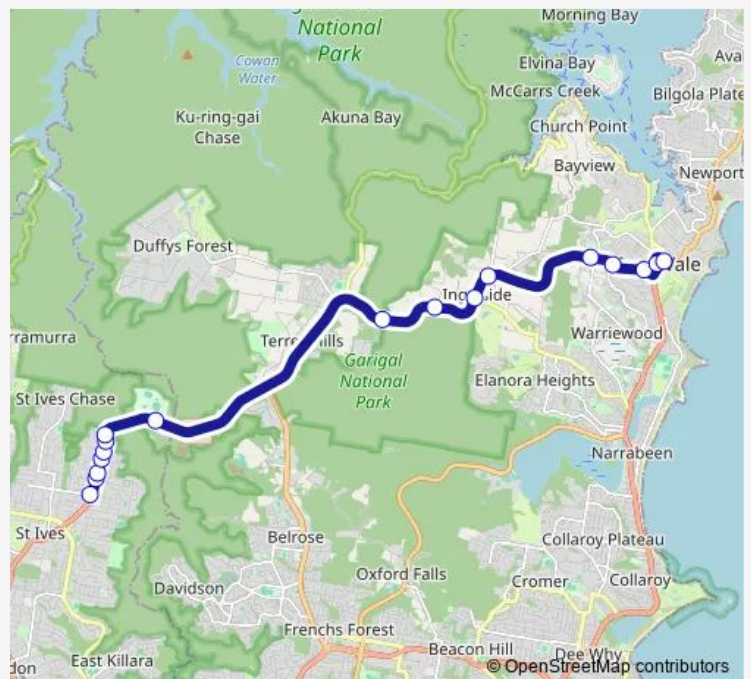

School Bus 258 Brigidine College to Pittwater Place Shopping Centre

[Go to website](#)

Direction

Woodbury Rd Before Mona Vale Rd — Pittwater Place Shopping Centre, Park St

17 stops

[Open route schedule](#)

- Woodbury Rd Before Mona Vale Rd
- St Ives Preparatory School, Mona Vale Rd
- Mona Vale Rd Before Mawson St
- Mona Vale Rd At Palm St
- Mona Vale Rd At Kitchener St
- Mona Vale Rd After Richmond Av
- Ku-Ring-Gai Wildflower Gardens, Mona Vale Rd
- St Ives Showground, Mona Vale Rd
- Mona Vale Rd Opp Kimbriki Rd
- Mona Vale Rd At Tumburra St
- Bahai Temple, Mona Vale Rd
- Mona Vale Rd Before Chiltern Rd
- Mona Vale General Cemetery, Mona Vale Rd
- Mona Vale Rd Opp Pittwater Memorial Bowling Club
- Mona Vale Rd Before Bungan St
- Pittwater Rd Opp Village Park
- Pittwater Place Shopping Centre, Park St

Route schedule

Woodbury Rd Before Mona Vale Rd — Pittwater Place Shopping Centre, Park St

Monday	15:40
Tuesday	15:40
Wednesday	15:40
Thursday	15:40
Friday	15:40
Saturday	—
Sunday	—

Route info

Direction: Woodbury Rd Before Mona Vale Rd

Stops: 17

Trip Duration: 0 hour 25 min

258 School Bus time schedules and route maps are available in an offline PDF at busmaps.com. Use the busmaps.com website to see live bus times, train schedule or subway schedule, and step-by-step directions for all public transit in Sydney