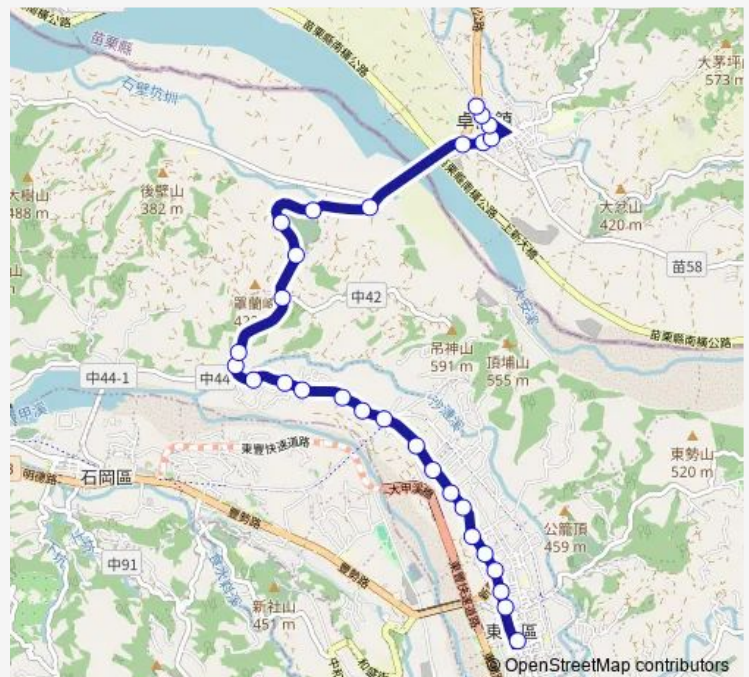

### Route schedule

Tc\_東勢 — Tc\_卓蘭

Monday 06:30-22:00

Tuesday 06:30-22:00

Wednesday 06:30-22:00

Thursday 06:30-22:00

Friday 06:30-22:00

Saturday 06:50-20:10

### Route info

Direction: Tc\_東勢

Stops: 29

Trip Duration: 0 hour 17 min

258 — 258\_東勢\_卓蘭

Tc\_暗山

Tc\_大安溪

Tc\_收費站

## Route schedule

Tc\_卓蘭 — Tc\_東勢

Monday 08:20-21:30

Tuesday 08:20-21:30

Wednesday 08:20-21:30

Thursday 08:20-21:30

Friday 08:20-21:30

Saturday 08:20-19:25

## Route info

Direction: Tc\_卓蘭

Stops: 29

Trip Duration: 0 hour 17 min

Tc\_下新社區

Tc\_東新國中

Tc\_東勢老人會館

Tc\_東勢