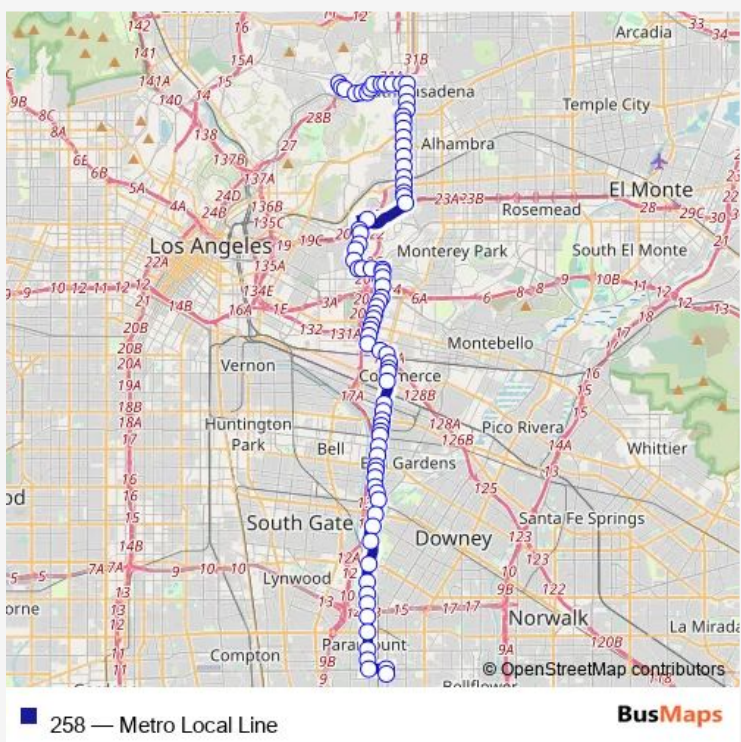

Bus 258 Metro Local Line

[Go to website](#)

Direction
 Garvanza / Avenue 63 — Paramount / Town Center West
 84 stops
[Open route schedule](#)

- Garvanza / Avenue 63
- York / Avenue 64
- York / Avenue 66
- Pasadena / Sycamore
- Pasadena / Arroyo
- Pasadena / Hawthorne
- Pasadena / El Centro
- Pasadena / Mission
- Mission / Adelaine
- Mission / Orange Grove
- Mission / Meridian
- Mission / Fremont
- Fair Oaks / Mission
- Fair Oaks / Monterey
- Fair Oaks / Rollin
- Fair Oaks / Spruce
- Fremont / Huntington
- Fremont / Maple
- Fremont / Alhambra
- Fremont / Main
- Fremont / Poplar

Route schedule
 Garvanza / Avenue 63 — Paramount / Town Center West

Monday	05:44-21:53
Tuesday	05:44-21:53
Wednesday	05:44-21:53
Thursday	05:44-21:53
Friday	05:44-21:53
Saturday	06:10-20:10
Sunday	06:10-20:10

Route info
 Direction: Garvanza / Avenue 63
 Stops: 84
 Trip Duration: 1 hour 36 min

Fremont / Commonwealth

Fremont / Orange

Fremont / Mission

Fremont / Valley

Fremont / Glendon

Fremont / Ross

Hellman / Fremont

Direction

Paramount / Town Center West — Garvanza / Avenue 63

82 stops

[Open route schedule](#)

Paramount / Town Center West

Alondra / Garfield

Garfield / Jefferson

Garfield / Somerset