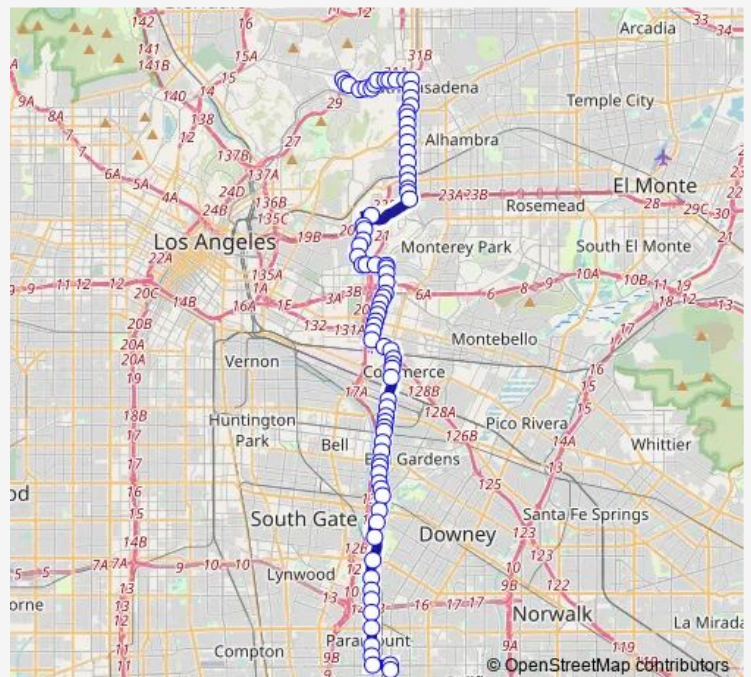

Fremont / Alhambra

Fremont / Main

Fremont / Poplar

Route schedule

Garvanza / Avenue 63 — Paramount / Town Center West

Monday 05:44-21:53

Tuesday 05:44-21:53

Wednesday 05:44-21:53

Thursday 05:44-21:53

Friday 05:44-21:53

Saturday 06:10-20:10

Sunday 06:10-20:10

Route info

Direction: Garvanza / Avenue 63

Stops: 84

Trip Duration: 1 hour 37 min

258 — Metro Local Line

Fremont / Commonwealth

Fremont / Orange

Fremont / Mission

Fremont / Valley

Fremont / Glendon

Fremont / Ross

Hellman / Fremont

Cal State La Transit Center

Eastern / Ramona

Eastern / City Terrace

Eastern / Lotta

Eastern / Sheriff

Eastern / Marianna

Floral / Eastern

Floral / Humphreys