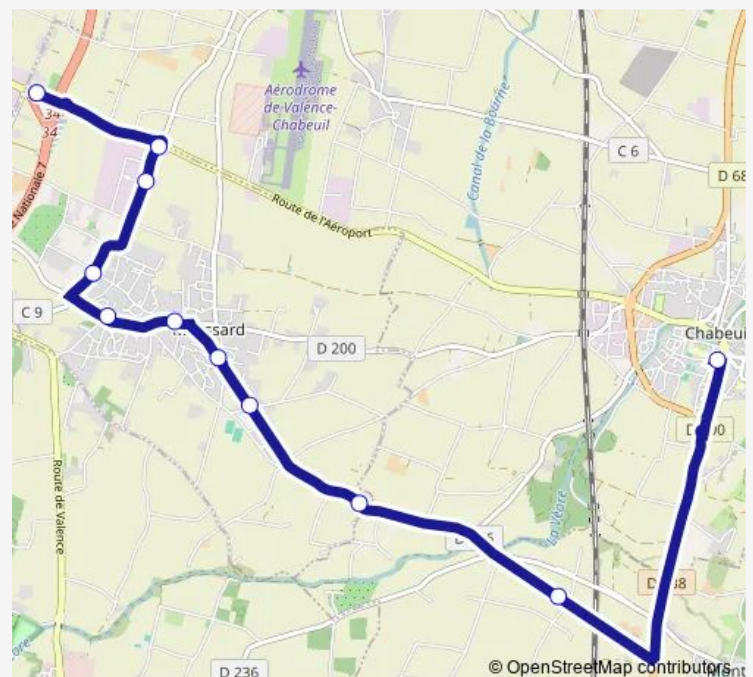

LES Martins

Route schedule

Chabeuil Gare Routiere — LES Martins

Monday 16:23-17:20

Tuesday 16:23-17:20

Wednesday 12:10

Thursday 16:23-17:20

Friday 16:23-17:20

Saturday —

Sunday —

Route info

Direction: Chabeuil Gare Routiere

Stops: 11

Trip Duration: 0 hour 16 min

■ 258 — Ligne 250

258 Bus time schedules and route maps are available in an offline PDF at busmaps.com. Use the busmaps.com website to see live bus times, train schedule or subway schedule, and step-by-step directions for all public transit in Valence