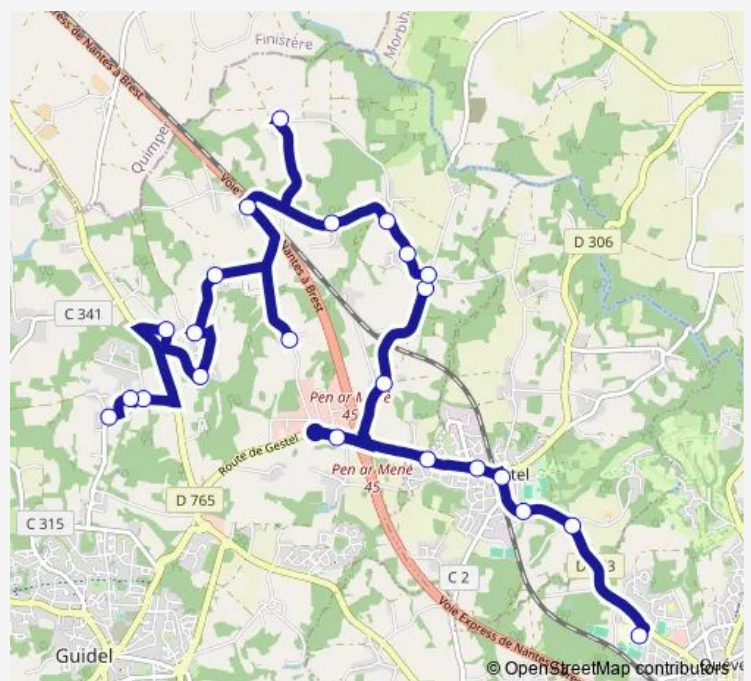

Bus 258 Guidel Villeneuve Piriou - Gestel - Queven Collège Kerbellec

[Go to website](#)

Direction

Villeneuve Piriou — Collège Kerbellec

23 stops

[Open route schedule](#)

- Villeneuve Piriou
- Poulezant
- Bellamer
- Le Rhun
- Beau Soleil
- Le Hirgoat
- Herlaren
- Croëz Coat
- Croëz Guen
- Kerdalhué
- Kerdeuzet
- Kermerien
- Le Gerveur
- Saint Arhel
- Villeneuve Kerhorlay
- La Madeleine
- Z.A. de Pen Mané
- Kerdurod
- Route des Plages
- Mairie
- Laiterie de Gestel

Route schedule

Villeneuve Piriou — Collège Kerbellec

Monday	07:37
Tuesday	07:37
Wednesday	07:37
Thursday	07:37
Friday	07:37
Saturday	—
Sunday	—

Route info

Direction: Villeneuve Piriou

Stops: 23

Trip Duration: 0 hour 34 min

258 — Guidel Villeneuve Piriou - Gestel - Queven Collège Kerbellec

Le Kerdy

Collège Kerbellec

Direction

Collège Kerbellec — Villeneuve Piriou

23 stops

[Open route schedule](#)

Collège Kerbellec

Monday 16:05-17:00

Tuesday 16:05-17:00

Wednesday 12:35

Thursday 16:05-17:00

Friday 16:05-17:00

Saturday —

Sunday —

Route info