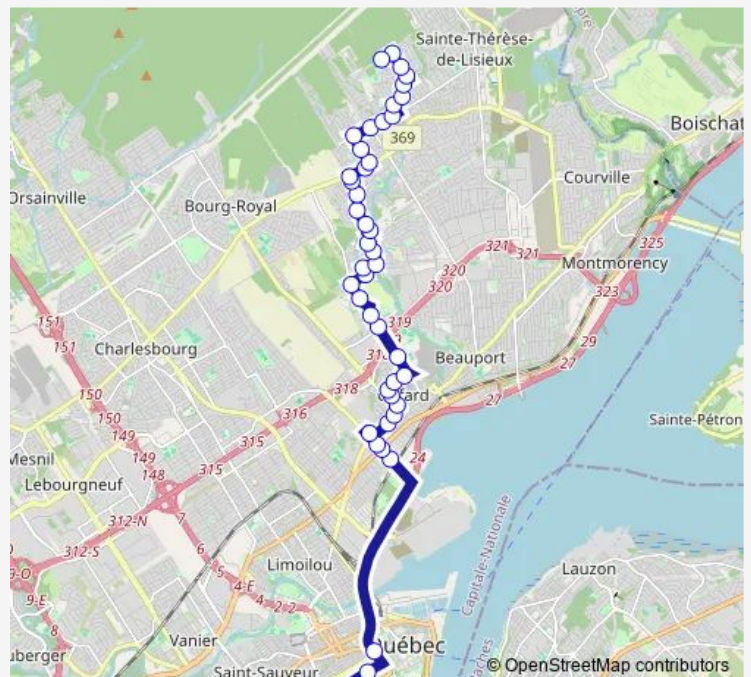

Route schedule

J.-Parizeau — Cambert/3279

Monday	15:37-17:14
Tuesday	15:37-17:14
Wednesday	15:37-17:14
Thursday	15:37-17:14
Friday	15:37-17:14
Saturday	—
Sunday	—

Route info

Direction: J.-Parizeau

Stops: 44

Trip Duration: 0 hour 40 min

O.-Leduc

Laflèche

La Ferté

La Valterie

Rocheleau

Régaud

De Montherlant

Tuesday 06:43-08:14

Wednesday 06:43-08:14

Thursday 06:43-08:14

Friday 06:43-08:14

Saturday —

Sunday —

Route info

Direction: Cambert/3280

Stops: 44

Trip Duration: 0 hour 41 min

B.-Lamontagne

J.-Le Sueur

A.-Chrétien

Clemenceau

A.-Grenier

Hawey