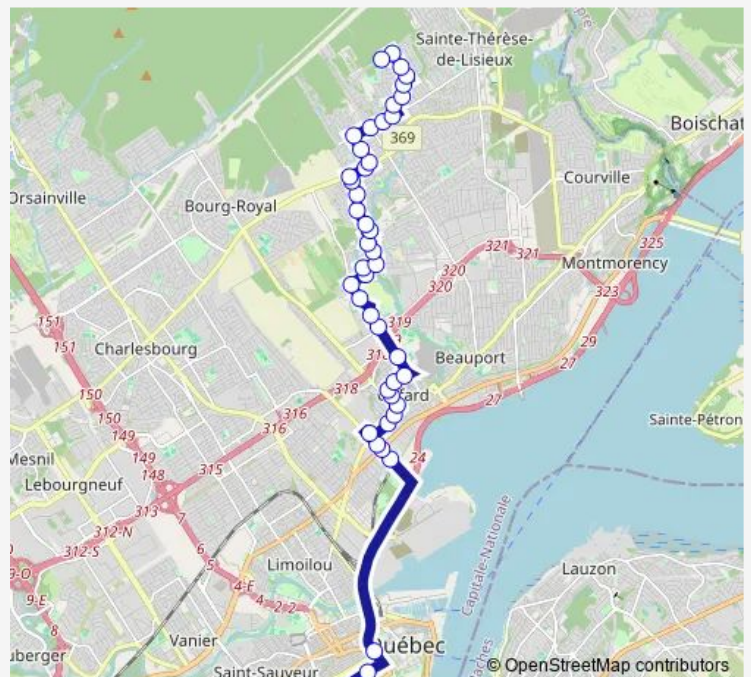

Route schedule

J.-Parizeau — Cambert/3279

Monday	15:35-17:14
Tuesday	15:35-17:14
Wednesday	15:35-17:14
Thursday	15:35-17:14
Friday	15:35-17:14
Saturday	—
Sunday	—

Route info

Direction: J.-Parizeau

Stops: 44

Trip Duration: 0 hour 45 min

O.-Leduc

Laflèche

La Ferté

La Valterie

Rocheleau

Régaud

De Montherlant

Tuesday 06:43-08:14

Wednesday 06:43-08:14

Thursday 06:43-08:14

Friday 06:43-08:14

Saturday —

Sunday —

Route info

Direction: Cambert/3280

Stops: 44

Trip Duration: 0 hour 41 min

B.-Lamontagne

J.-Le Sueur

A.-Chrétien

Clemenceau

A.-Grenier

Hawey