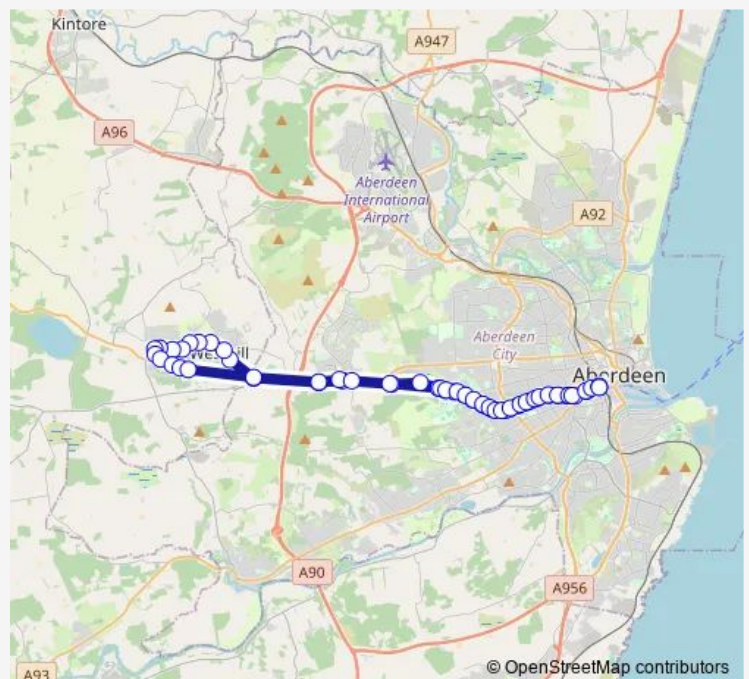

### Direction

Bridge Street — Bridge Street

66 stops

[Open route schedule](#)

Bridge Street

Langstane Kirk

Holburn Junction

Rubislaw Place

Hill of Rubislaw

Westholme Avenue

Northburn Avenue

Hazledene Road

Provost Graham Avenue

Woodend Crescent

Woodend Hospital

Groats Road

### Route schedule

Bridge Street — Bridge Street

Monday —

Tuesday —

Wednesday —

Thursday —

Friday 01:10-23:27

Saturday 01:10-23:55

### Route info

Direction: Bridge Street

Stops: 66

Trip Duration: 1 hour 2 min

■ N6 — Bridge St - Westhill

Old Skene Road

Prime Four Business Park

Five Mile Garage