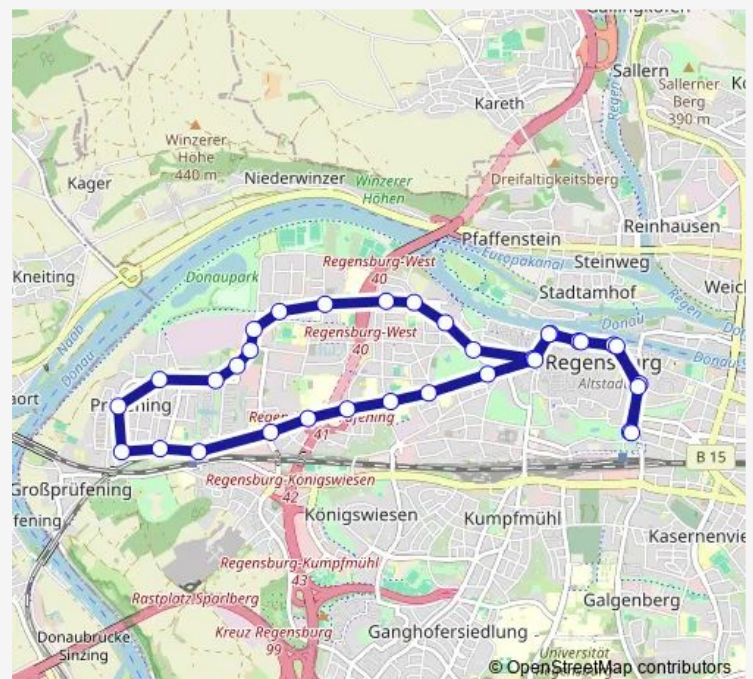

### Direction

Regensburg Hbf — Regensburg Hbf

33 stops

[Open route schedule](#)

Regensburg Hbf

Dachauptplatz

Thundorferstraße

Fischmarkt

Regensburg, Rennplatz

### Route schedule

Regensburg Hbf — Regensburg Hbf

Monday —

Tuesday —

Wednesday —

Thursday 24:30-01:30<sup>+1</sup>

Friday 24:30-02:30<sup>+1</sup>

Saturday 03:30-02:30<sup>+1</sup>

### Route info

Direction: Regensburg Hbf

Stops: 33

Trip Duration: 0 hour 35 min

■ N6

BusMaps

Lilienthalstraße

Michael-Burgau-Straße