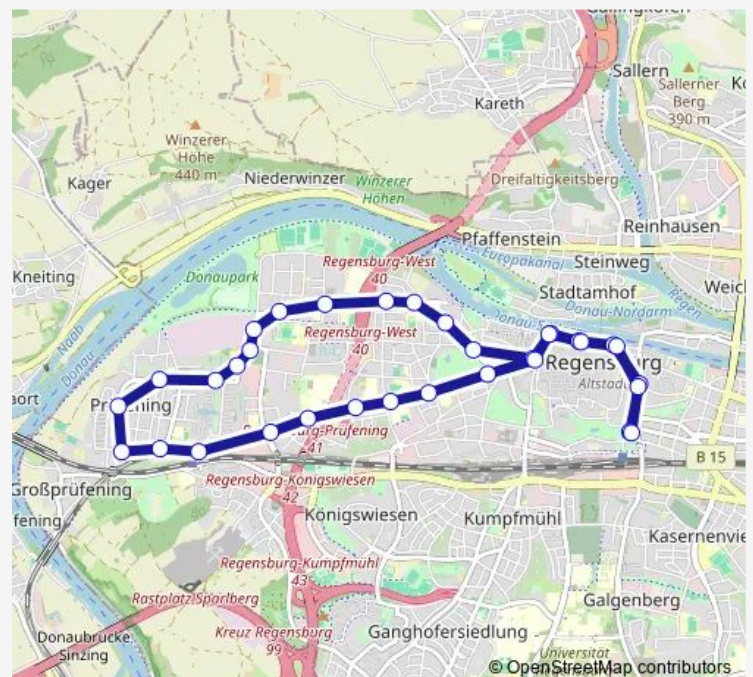

Michael-Burgau-Straße

Margaretenau/KH Barmh. Brüder

Lessingstraße

Route schedule

Regensburg Hbf — Regensburg Hbf

Monday —

Tuesday 24:34-02:34⁺¹

Wednesday —

Thursday —

Friday —

Saturday 03:34-04:34

Sunday 03:34-04:34

Route info

Direction: Regensburg Hbf

Stops: 26

Trip Duration: 0 hour 27 min

■ N6

BusMaps

Goethestraße

Taxisstraße

Justizgebäude

Fritz-Fend-Straße

Regensburg Hbf

Direction

Saturday

03:30-02:30⁺¹

Sunday

03:30-04:30

Route info

Direction: Regensburg Hbf

Stops: 33

Trip Duration: 0 hour 35 min