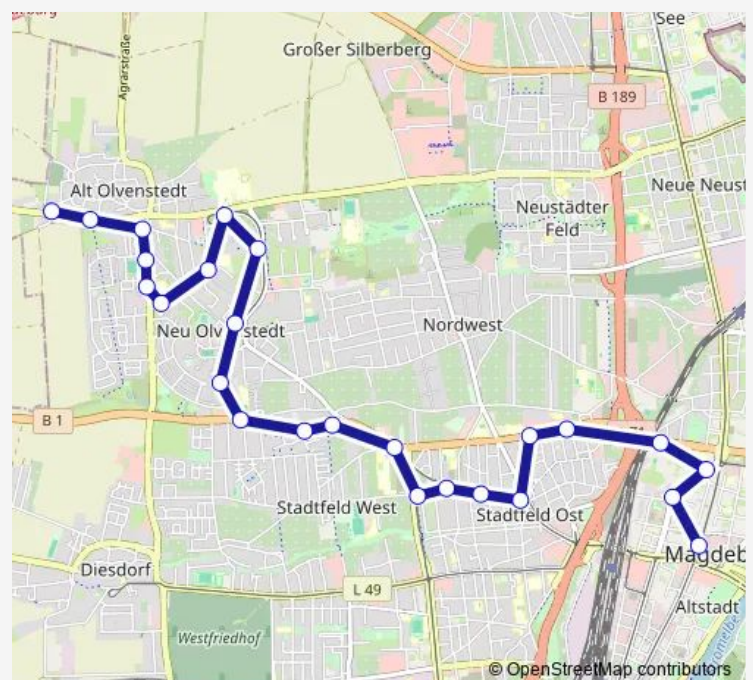

Magdeburg, Wilhelmstädter Platz

Magdeburg, Westernplan

Magdeburg, Gagerstr.

Route schedule

Magdeburg, Alt-Olvenstedt, Stephan-Schütze-Platz —
Magdeburg, Alter Markt

Monday 00:17-23:47

Tuesday 00:17-23:47

Wednesday 00:17-23:47

Thursday 00:17-23:47

Friday 00:17-23:47

Saturday 00:17-23:47

Sunday 00:17-23:47

Route info

Direction: Magdeburg, Alt-Olvenstedt,
Stephan-Schütze-Platz

Stops: 25

Trip Duration: 0 hour 26 min

■ N6

BusMaps

Magdeburg, Walther-Rathenau-Str.

Magdeburg, Universitätsplatz

Magdeburg, Virchowstr.

Magdeburg, Alter Markt

Direction

Magdeburg, Alter Markt — Magdeburg, Alt-Olvenstedt, Stephan-Schütze-Platz

Thursday 00:15-23:45

Friday 00:15-23:45

Saturday 00:15-23:45

Sunday 00:15-23:45

Route info

Direction: Magdeburg, Alter Markt

Stops: 25

Trip Duration: 0 hour 26 min